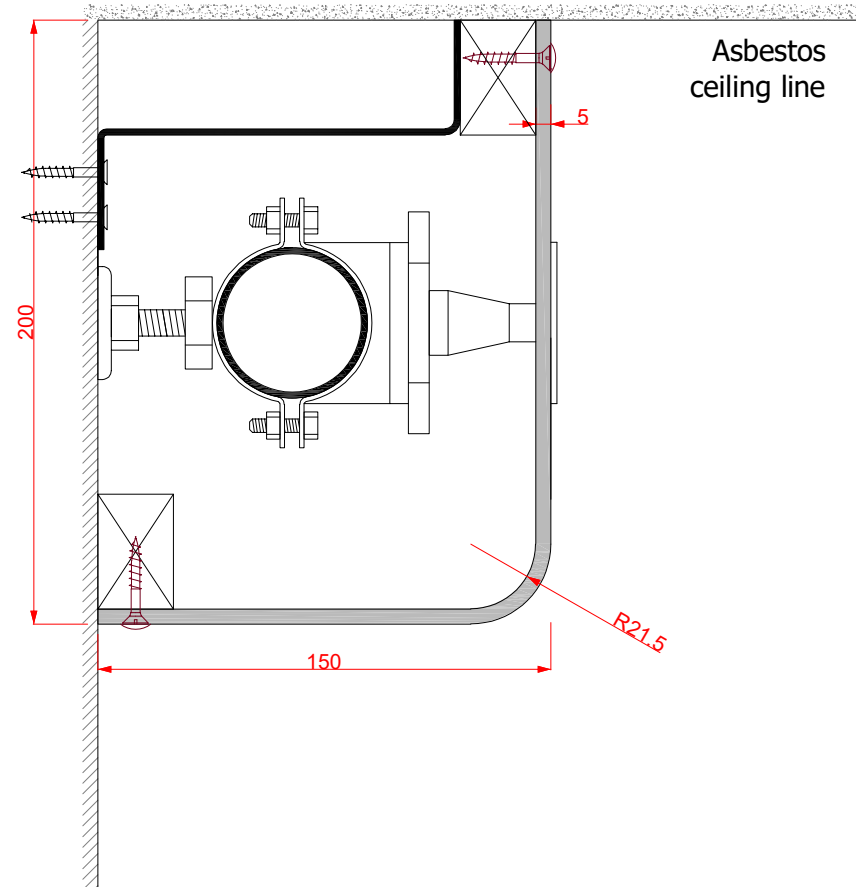

Encasement Ltd
Suite 7 Papyrus Business Parc,
Papyrus Road, Werrington,
Peterborough, PE4 5BH
t: +44 (0)1733 266 889
e: sales@encasement.co.uk
w: www.encasement.co.uk

Asbestos
ceiling line

Standard Length:
2500 mm

standard specification detail:

type:
pre-formed plywood pipe boxing

ref: Versa 5

thickness: 5mm

length: see drawing

finish: white melamine

joint detail: N/A

accessories: screws & white caps,
internal corner, external corner,
butt joint cover, stop end

detail:

**Versa 5 Pipe Boxing
150/200mm**

date:
JUNE 2021

drawn by:
WL

scale:
NTS

paper size:
A4

drawing no:

Versa 5-150_200_MF.DWG