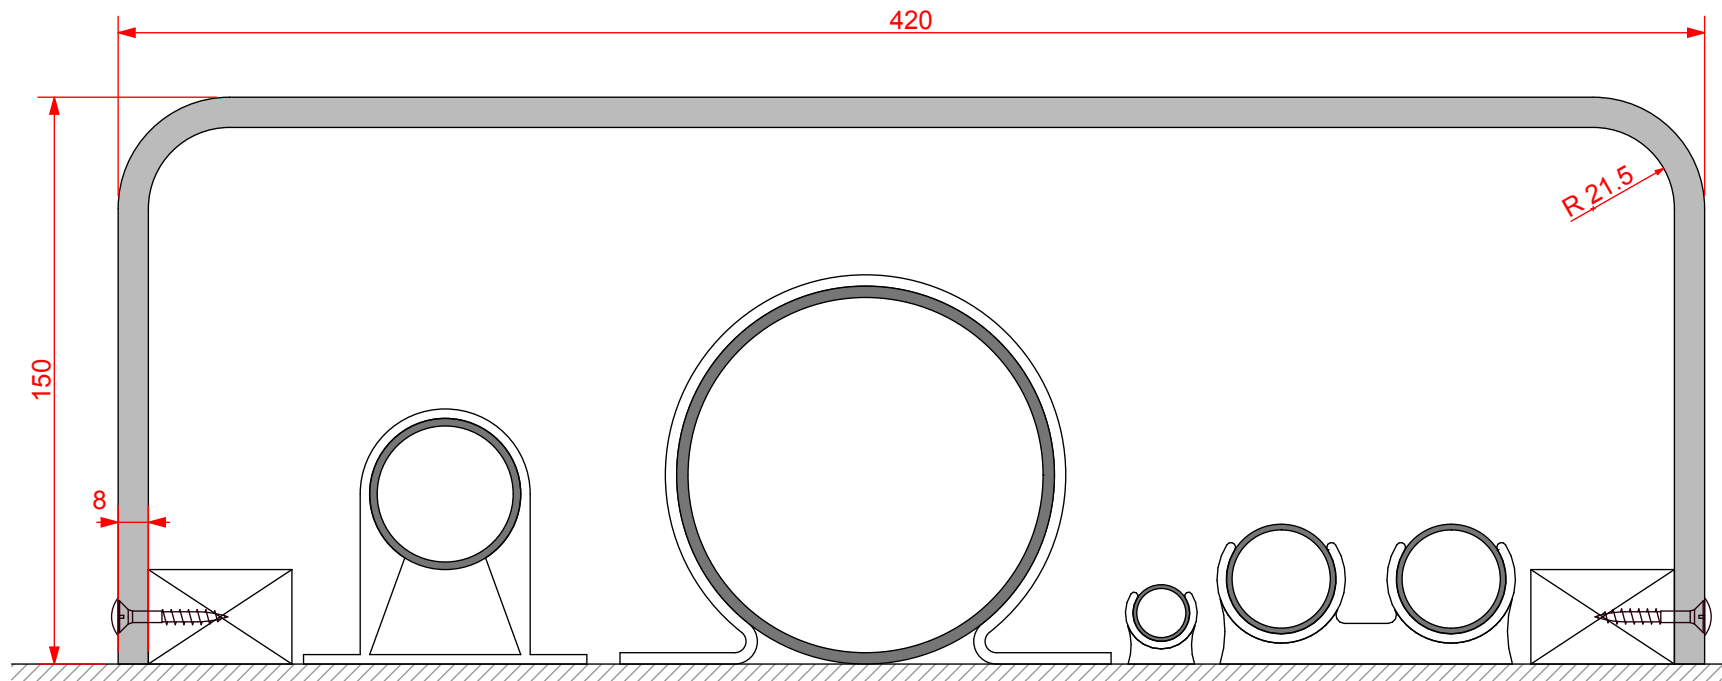

type:  
pre-formed plywood pipe boxing

ref: Versa 8D

thickness: 8mm

length: 3000mm

finish: white melamine

joint detail: N/A

accessories: screws & white caps

Approx. internal  
working space:  
400 x 142

detail:

**Versa 8D Pipe Boxing**

**150/420/150mm**

date:

**JAN 2013**

drawn by:

**AW**

scale:

**1:2**

paper size:

**A4**

drawing no:

**Versa 8D 150\_420\_  
150.DWG**