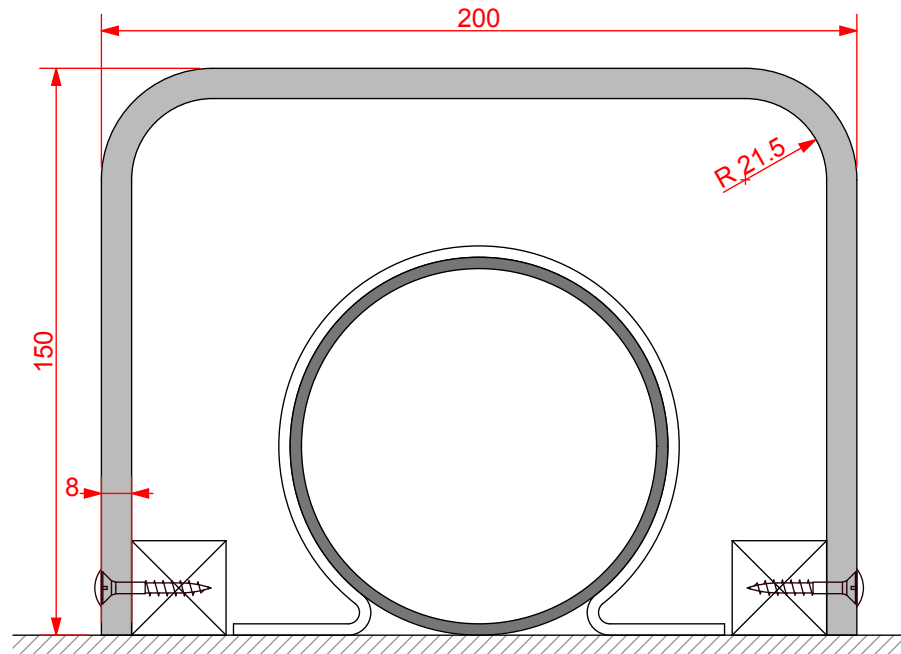

Encasement Ltd
Peartree Business Centre
Enterprise Way, Bretton, Peterborough
Cambridgeshire PE3 8YQ
t: +44 (0)1733 266 889
f: +44 (0)1733 268 999
w: www.encasement.co.uk

Approx. internal
working space:
184 x 142

standard specification detail:

type:
pre-formed plywood pipe boxing

ref: Versa 8D

thickness: 8mm

length: 3000mm

finish: white melamine

joint detail: N/A

accessories: screws & white caps

detail:

Versa 8D Pipe Boxing

150/200/150mm

date:
JAN 2013

drawn by:
AW

scale:
1:2

paper size:
A4

drawing no:

**Versa 8D 150_200_
150.DWG**