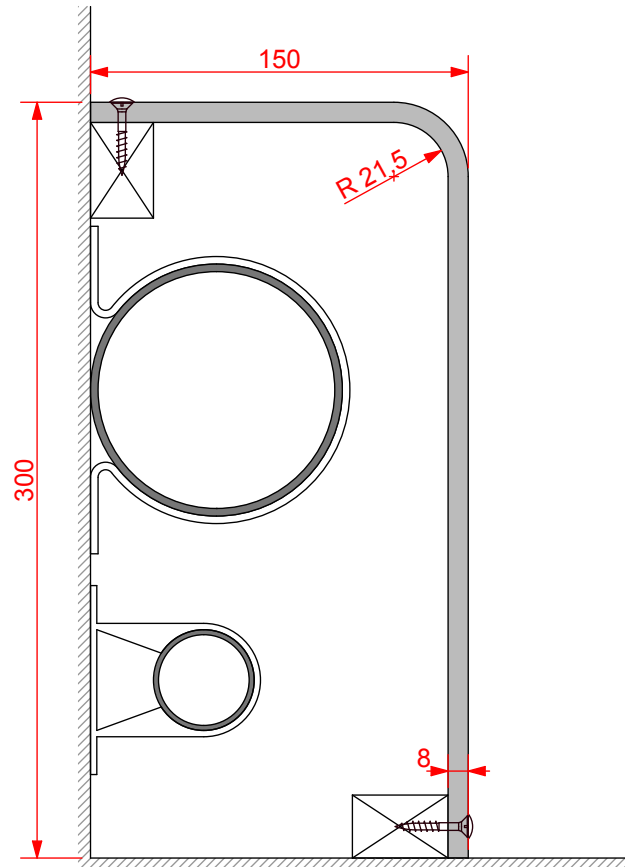

Encasement Ltd
Peartree Business Centre
Enterprise Way, Bretton, Peterborough
Cambridgeshire PE3 8YQ
t: +44 (0)1733 266 889
f: +44 (0)1733 268 999
w: www.encasement.co.uk

Standard Length:
3000 mm

standard specification detail:

type:
pre-formed plywood pipe boxing

ref: Versa 8

thickness: 8mm

length: see drawing

finish: white melamine

joint detail: N/A

accessories: screws & white caps,
internal corner, external corner, butt
joint cover, stop end

detail:

**Versa 8 Pipe Boxing
150/300mm**

date:
JAN 2013

drawn by:
AW

scale:
1:3

paper size:
A4

drawing no:

Versa 8- 150_300.DWG