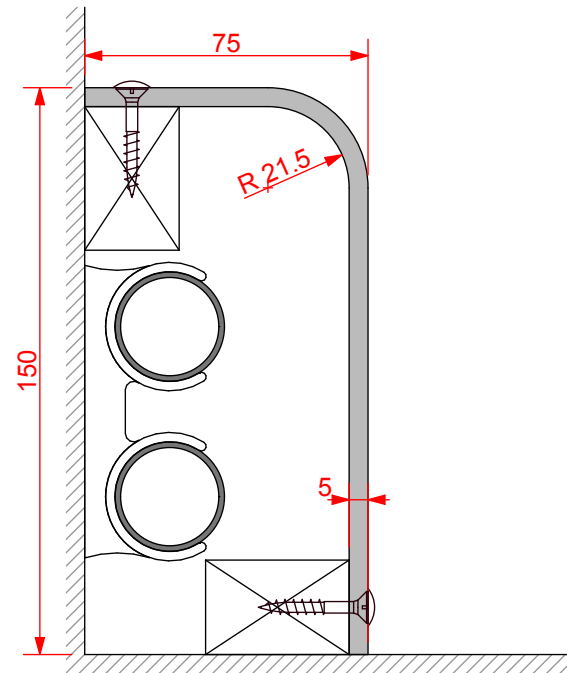

type:
pre-formed plywood pipe boxing

ref: Versa 5

thickness: 5mm

length: see drawing

finish: white melamine

joint detail: N/A

accessories: screws & white caps,
internal corner, external corner, butt
joint cover, stop end

Standard Length:
2500 mm;
3000 mm

detail:

**Versa 5 Pipe Boxing
75/150mm**

date:
JAN 2013

drawn by:
AW

scale:
1:2

paper size:
A4

drawing no:

Versa 5- 75_150.DWG