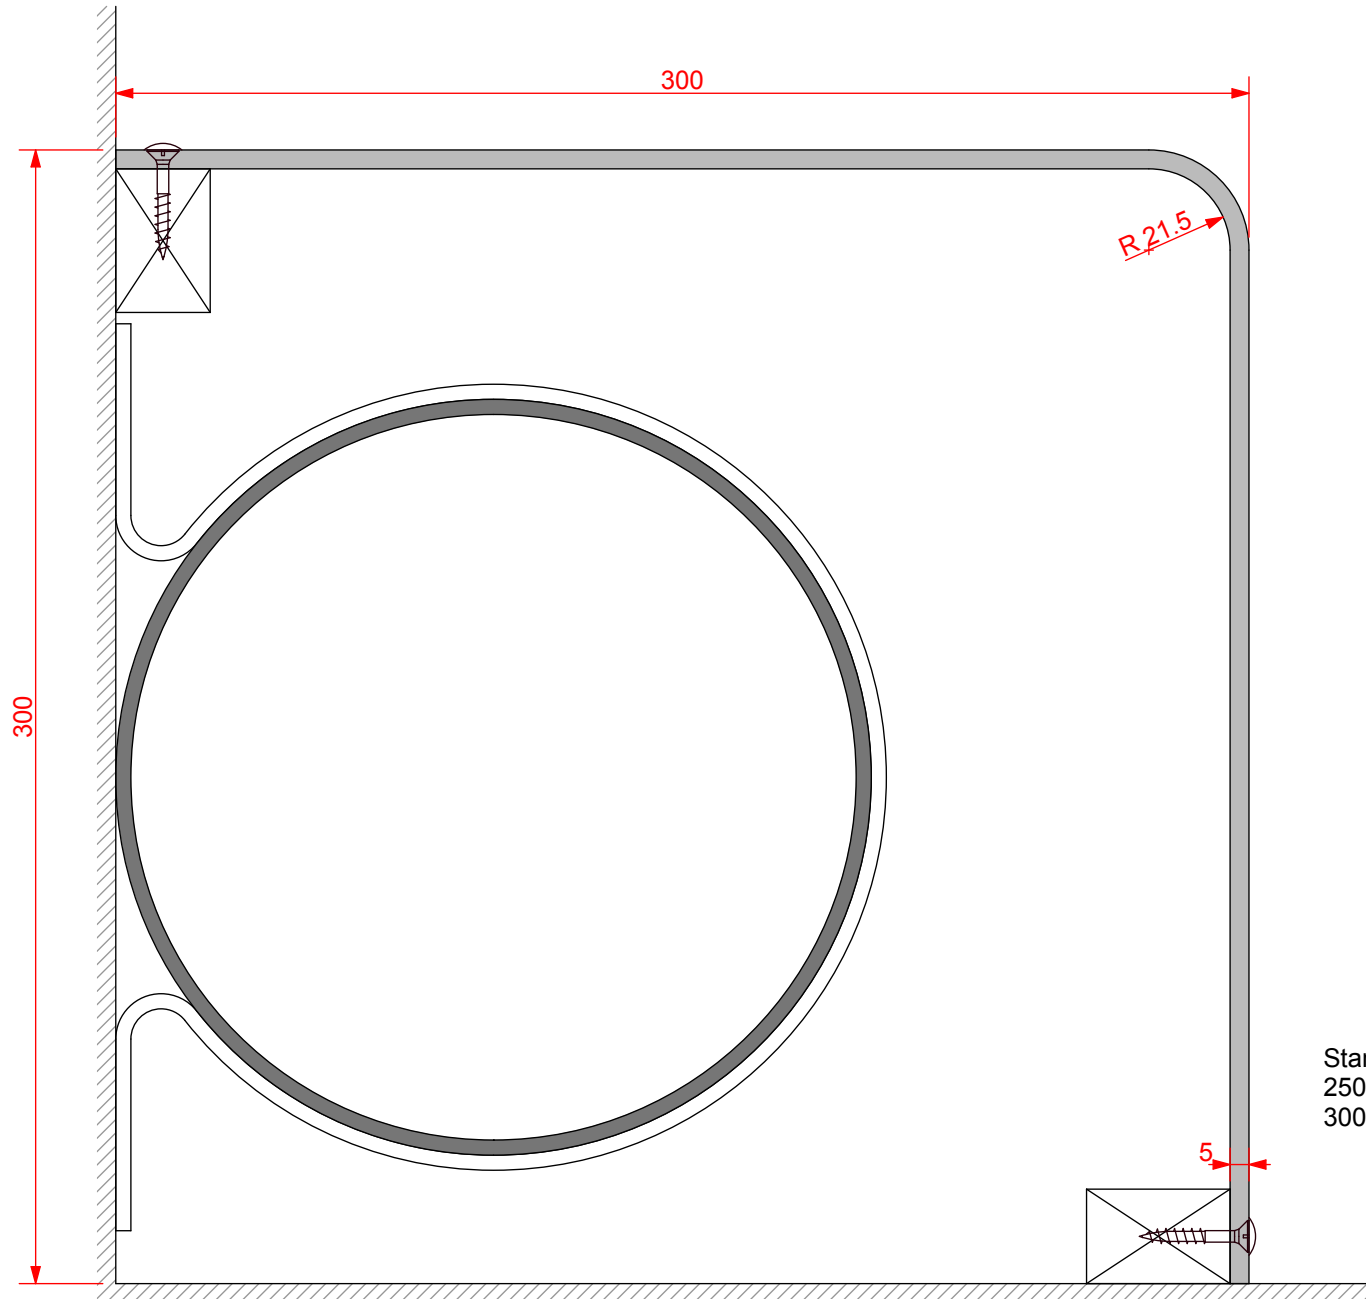

Encasement Ltd
Peartree Business Centre
Enterprise Way, Bretton, Peterborough
Cambridgeshire PE3 8YQ
t: +44 (0)1733 266 889
f: +44 (0)1733 268 999
w: www.encasement.co.uk

Standard Length:
2500 mm;
3000 mm

standard specification detail:

type:
pre-formed plywood pipe boxing

ref: Versa 5

thickness: 5mm

length: see drawing

finish: white melamine

joint detail: N/A

accessories: screws & white caps,
internal corner, external corner, butt
joint cover, stop end

detail:

**Versa 5 Pipe Boxing
300/300mm**

date:
JAN 2013

drawn by:
AW

scale:
1:2

paper size:
A4

drawing no:

Versa 5- 300_300.DWG