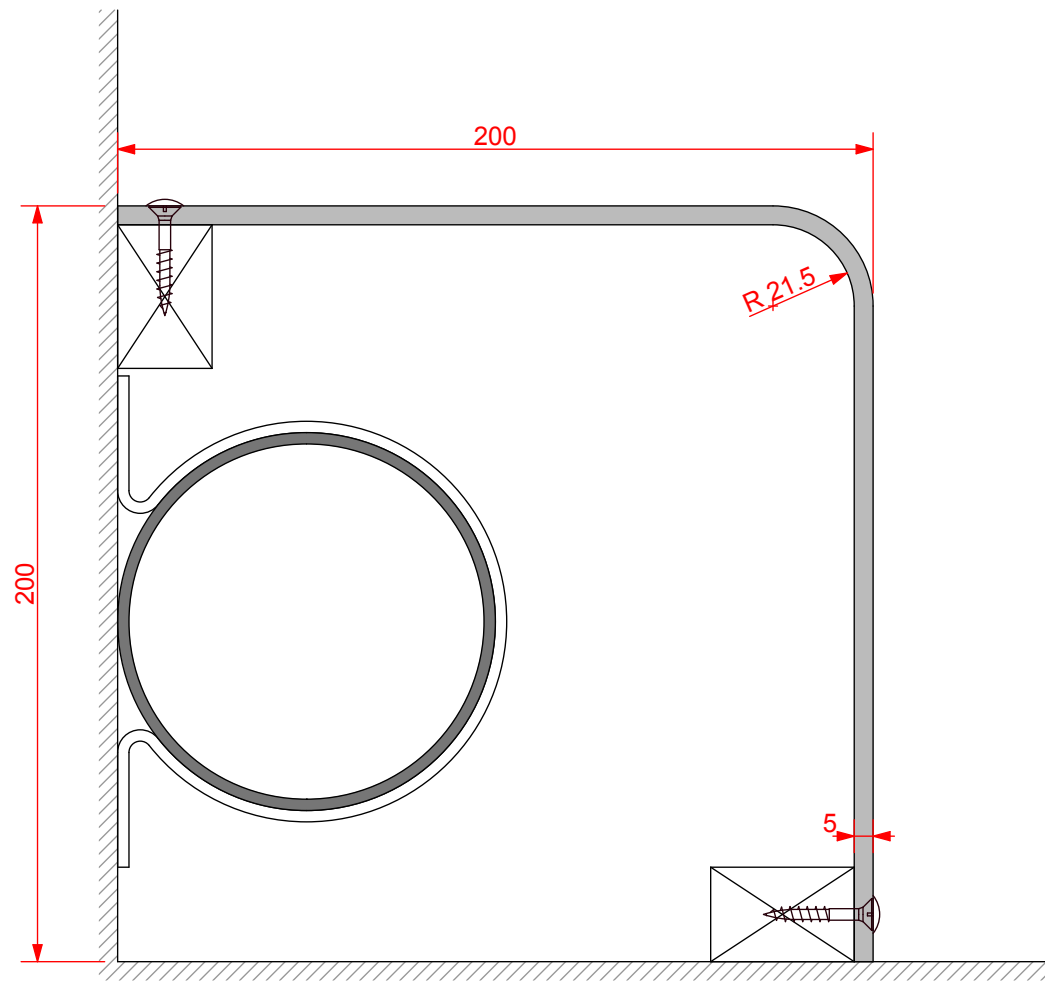

Encasement Ltd  
Peartree Business Centre  
Enterprise Way, Bretton, Peterborough  
Cambridgeshire PE3 8YQ  
t: +44 (0)1733 266 889  
f: +44 (0)1733 268 999  
w: www.encasement.co.uk

Standard Length:  
2500 mm;  
3000 mm

**standard specification detail:**

type:  
pre-formed plywood pipe boxing

ref: Versa 5

thickness: 5mm

length: see drawing

finish: white melamine

joint detail: N/A

accessories: screws & white caps,  
internal corner, external corner, butt  
joint cover, stop end

**detail:**

**Versa 5 Pipe Boxing  
200/200mm**

date:  
**JAN 2013**

drawn by:  
**AW**

scale:  
**1:2**

paper size:  
**A4**

drawing no:  
**Versa 5- 200\_200.DWG**