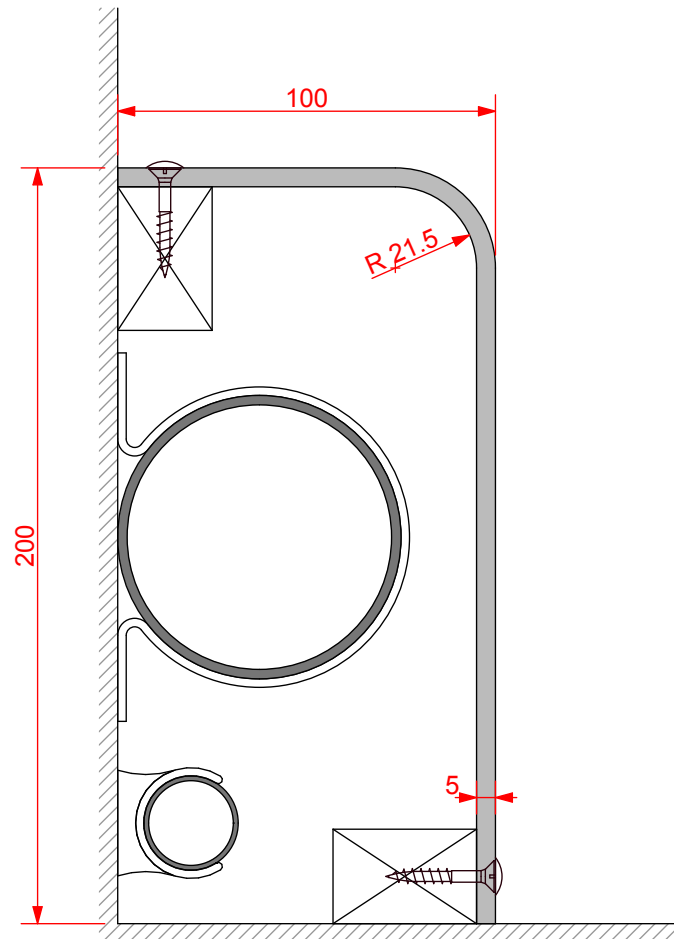

Encasement Ltd  
Peartree Business Centre  
Enterprise Way, Bretton, Peterborough  
Cambridgeshire PE3 8YQ  
t: +44 (0)1733 266 889  
f: +44 (0)1733 268 999  
w: www.encasement.co.uk

Standard Length:  
2500 mm;  
3000 mm

**standard specification detail:**

type:  
pre-formed plywood pipe boxing

ref: Versa 5

thickness: 5mm

length: see drawing

finish: white melamine

joint detail: N/A

accessories: screws & white caps,  
internal corner, external corner, butt  
joint cover, stop end

detail:

**Versa 5 Pipe Boxing  
100/200mm**

date:  
**JAN 2013**

drawn by:  
**AW**

scale:  
**1:2**

paper size:  
**A4**

drawing no:

**Versa 5- 100\_200.DWG**