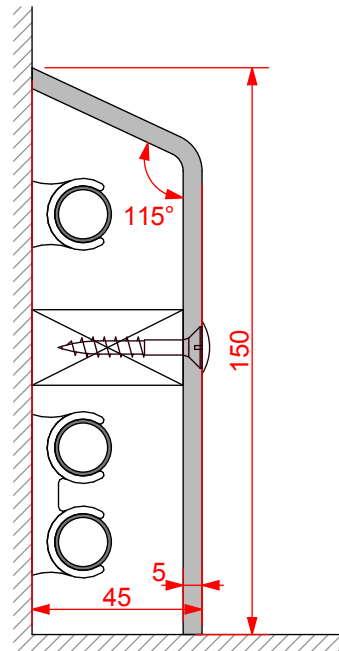

type:
pre-formed plywood pipe boxing

ref: Riva

thickness: 5mm

length: 2500mm

finish: white melamine

joint detail: N/A

accessories: screws & white caps,
internal corner, external corner, butt
joint cover, stop end

detail:

**Riva Pipe Boxing
45/150mm**

date:
JAN 2013

drawn by:
AW

scale:
1:2

paper size:
A4

drawing no:

Riva 45_150.DWG

Approx. internal
working space:
40x120