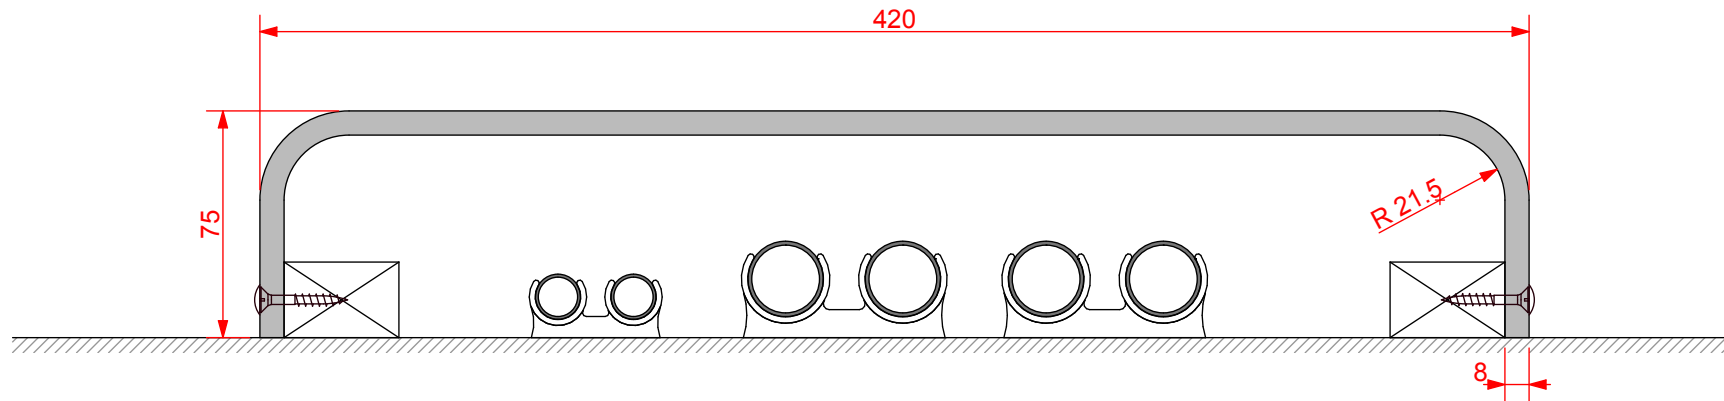

type:  
pre-formed plywood boiler pipe work  
casing

ref: Boiler pipe work casing

thickness: 8mm

length: 495, 2500 or 3000mm

finish: white melamine

joint detail: N/A

accessories: screws & white caps

detail:

**Boiler Pipe Work Casing**  
75/420/75mm

date:  
**JAN 2013**

drawn by:  
**AW**

scale:  
**1:2.5**

paper size:  
**A4**

drawing no:  
**Boiler Pipework Casing**  
75-420\_75.DWG