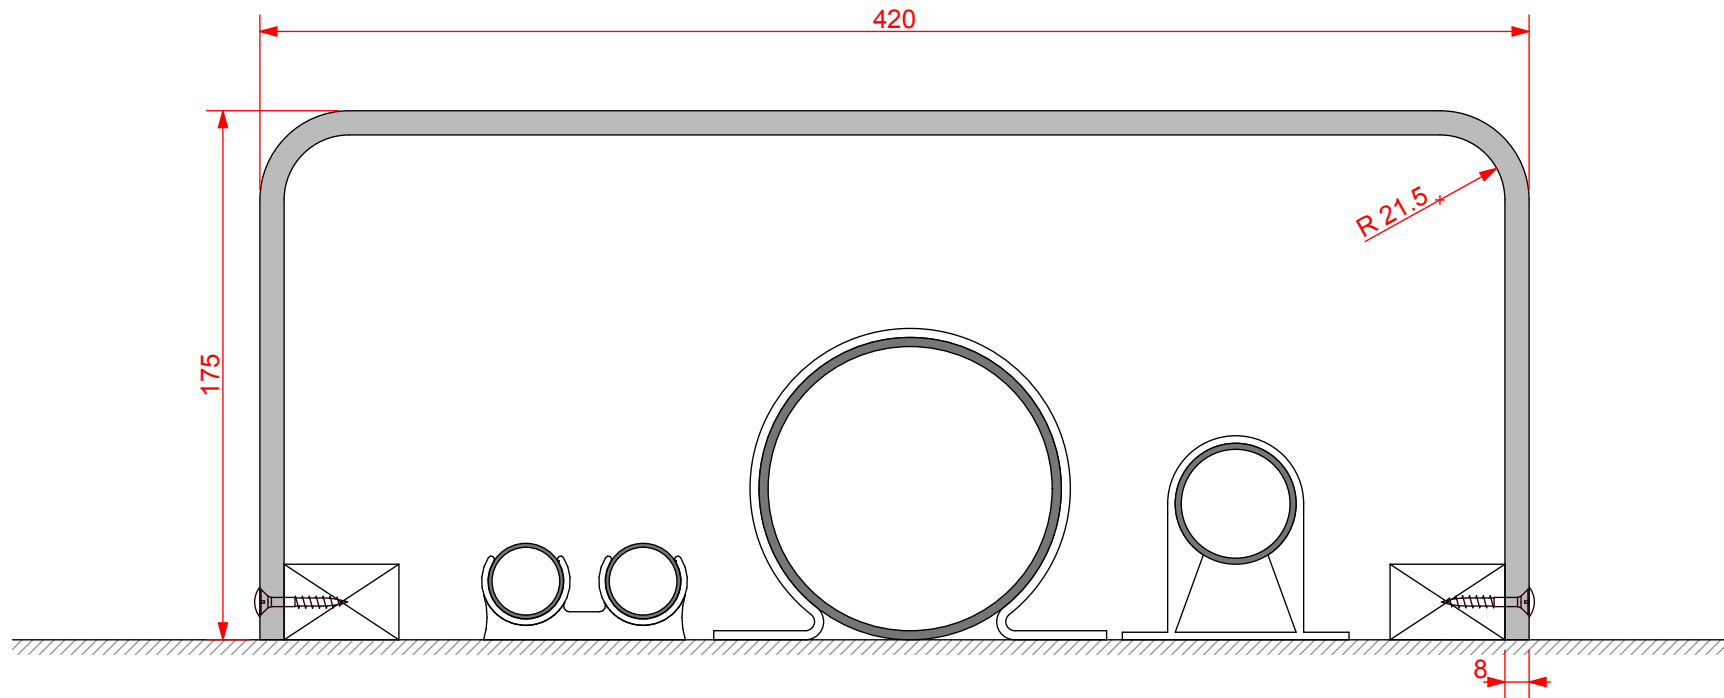

type:  
pre-formed plywood boiler pipe work casing

ref: Boiler pipe work casing

thickness: 8mm

length: 495, 2500 or 3000mm

finish: white melamine

joint detail: N/A

accessories: screws & white caps

detail:

**Boiler Pipe Work Casing**  
175/420/175mm

date:  
**JAN 2013**

drawn by:  
**AW**

scale:  
**1:2.5**

paper size:  
**A4**

drawing no:

**Boiler Pipework Casing**  
175\_420\_175.DWG