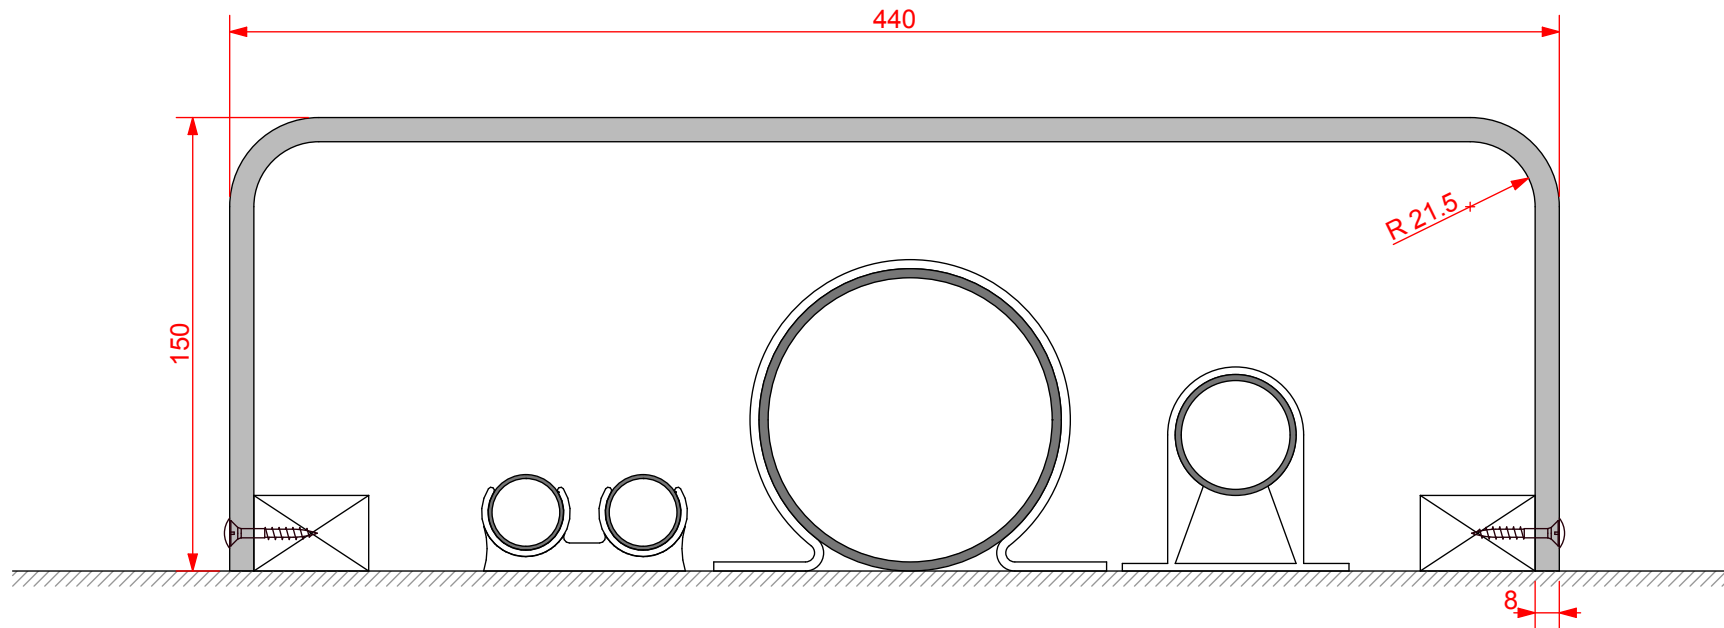

type:
pre-formed plywood boiler pipe work casing

ref: Boiler pipe work casing

thickness: 8mm

length: 495, 2500 or 3000mm

finish: white melamine

joint detail: N/A

accessories: screws & white caps

detail:

Boiler Pipe Work Casing
150/440/150mm

date:
JAN 2013

drawn by:
AW

scale:
1:2.5

paper size:
A4

drawing no:
Boiler Pipework Casing
150_440_150.DWG