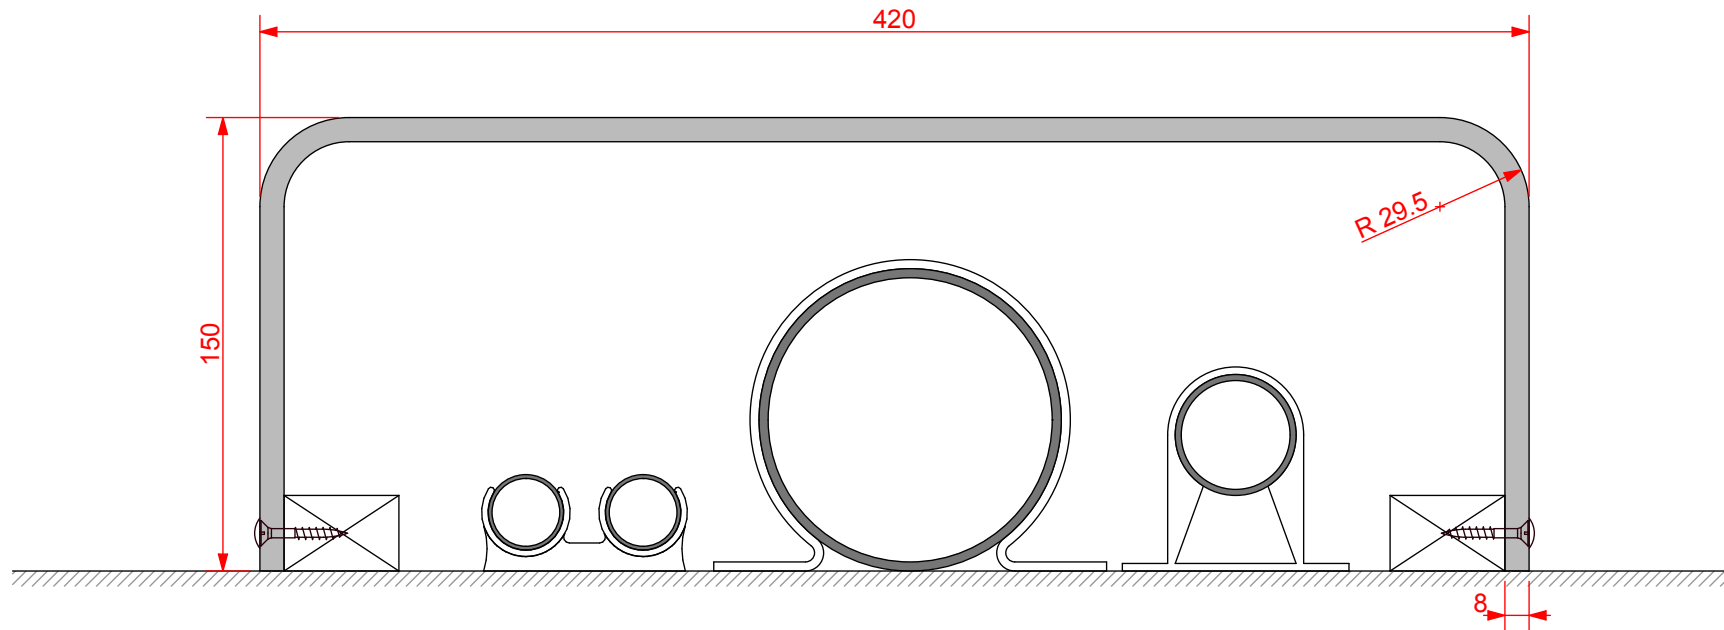

type:  
pre-formed plywood boiler pipe work casing

ref: Boiler pipe work casing

thickness: 8mm

length: 495, 2500 or 3000mm

finish: white melamine

joint detail: N/A

accessories: screws & white caps

detail:

**Boiler Pipe Work Casing**  
150/420/150mm

date:  
**JAN 2013**

drawn by:  
**AW**

scale:  
**1:2.5**

paper size:  
**A4**

drawing no:  
**Boiler Pipework Casing**  
150\_420\_150.DWG