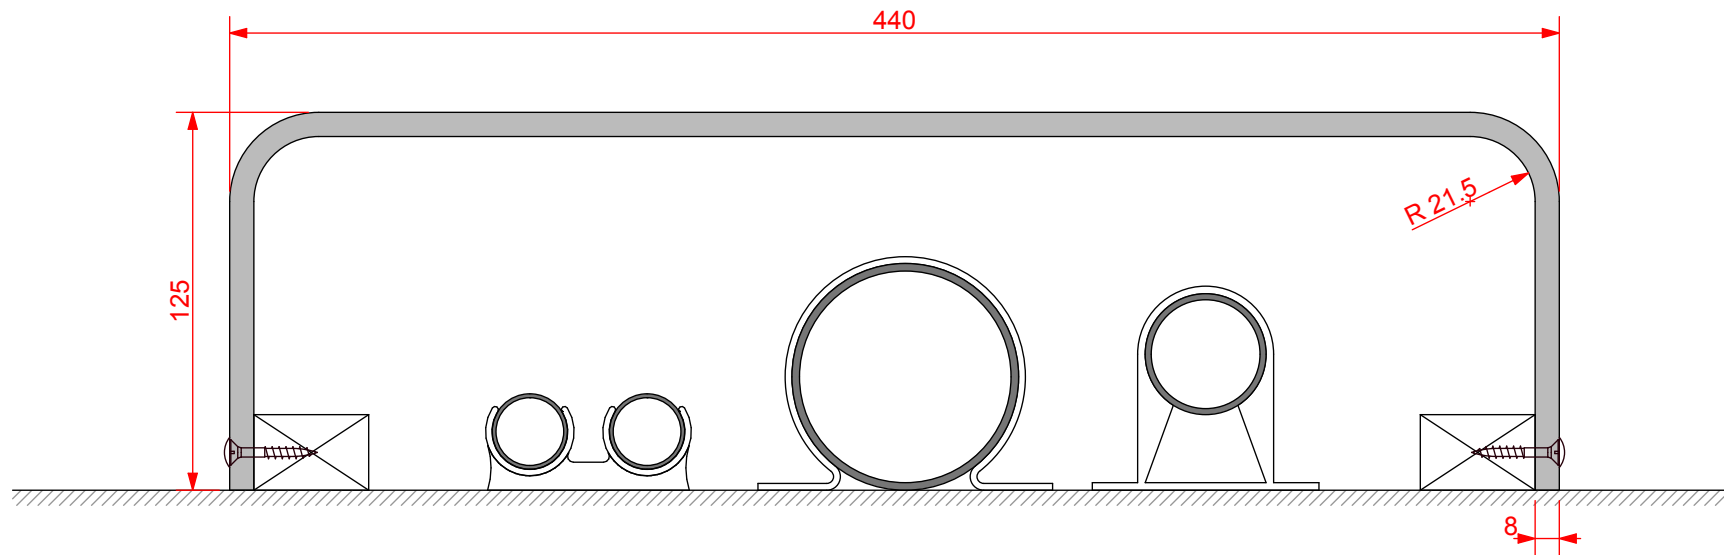

type:
pre-formed plywood boiler pipe work casing

ref: Boiler pipe work casing

thickness: 8mm

length: 495, 2500 or 3000mm

finish: white melamine

joint detail: N/A

accessories: screws & white caps

detail:

Boiler Pipe Work Casing
125/440/125mm

date:
JAN 2013

drawn by:
AW

scale:
1:2.5

paper size:
A4

drawing no:

Boiler Pipework Casing
125_440_125.DWG