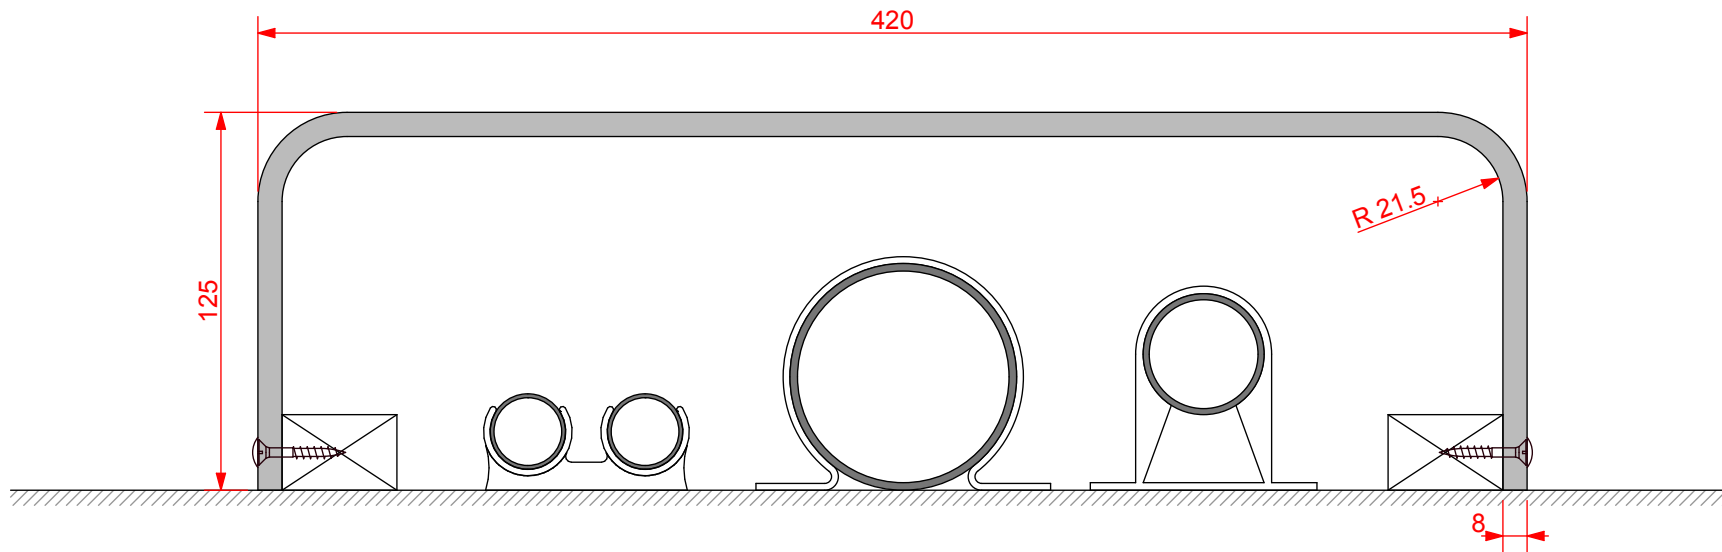

type:  
pre-formed plywood boiler pipe work  
casing

ref: Boiler pipe work casing

thickness: 8mm

length: 495, 2500 or 3000mm

finish: white melamine

joint detail: N/A

accessories: screws & white caps

detail:

**Boiler Pipe Work Casing**  
125/420/125mm

date:  
**JAN 2013**

drawn by:  
**AW**

scale:  
**1:2.5**

paper size:  
**A4**

drawing no:

**Boiler Pipework Casing**  
125\_420\_125.DWG