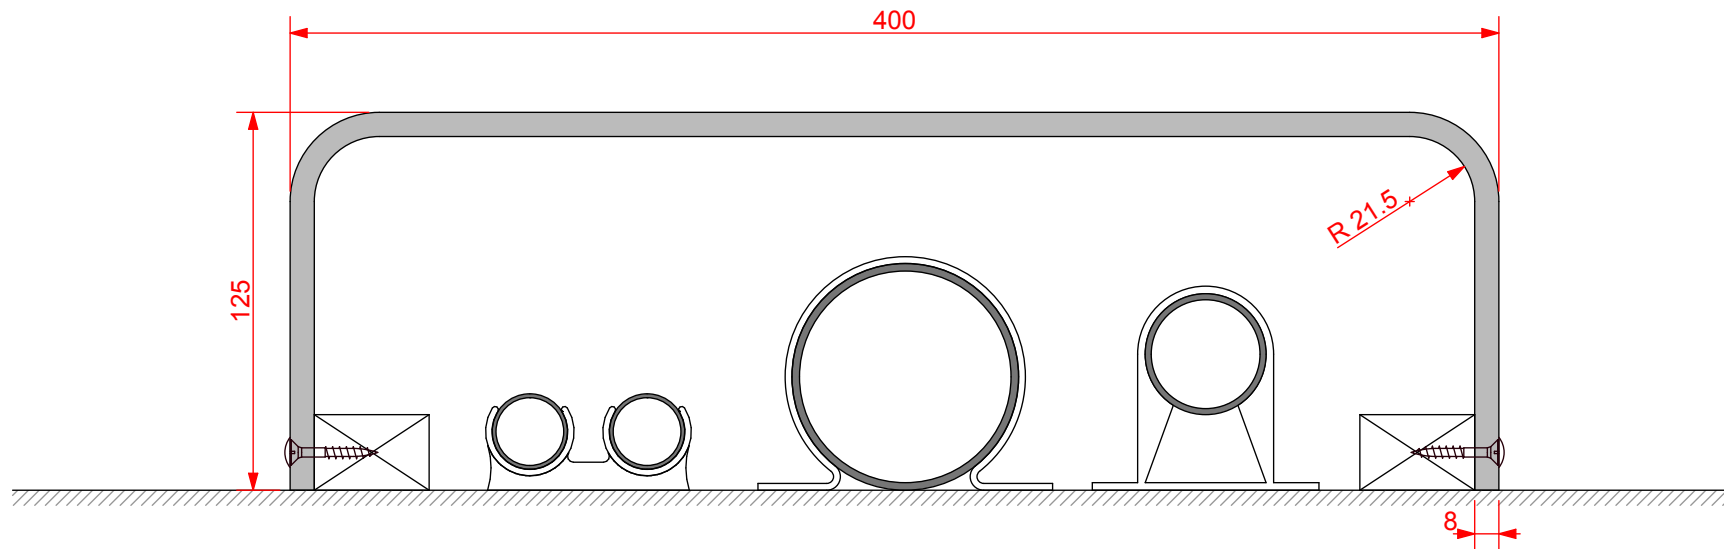

type:
pre-formed plywood boiler pipe work
casing

ref: Boiler pipe work casing

thickness: 8mm

length: 495, 2500 or 3000mm

finish: white melamine

joint detail: N/A

accessories: screws & white caps

detail:

Boiler Pipe Work Casing
125/400/125mm

date:
JAN 2013

drawn by:
AW

scale:
1:2.5

paper size:
A4

drawing no:

Boiler Pipework Casing
125_400_125.DWG