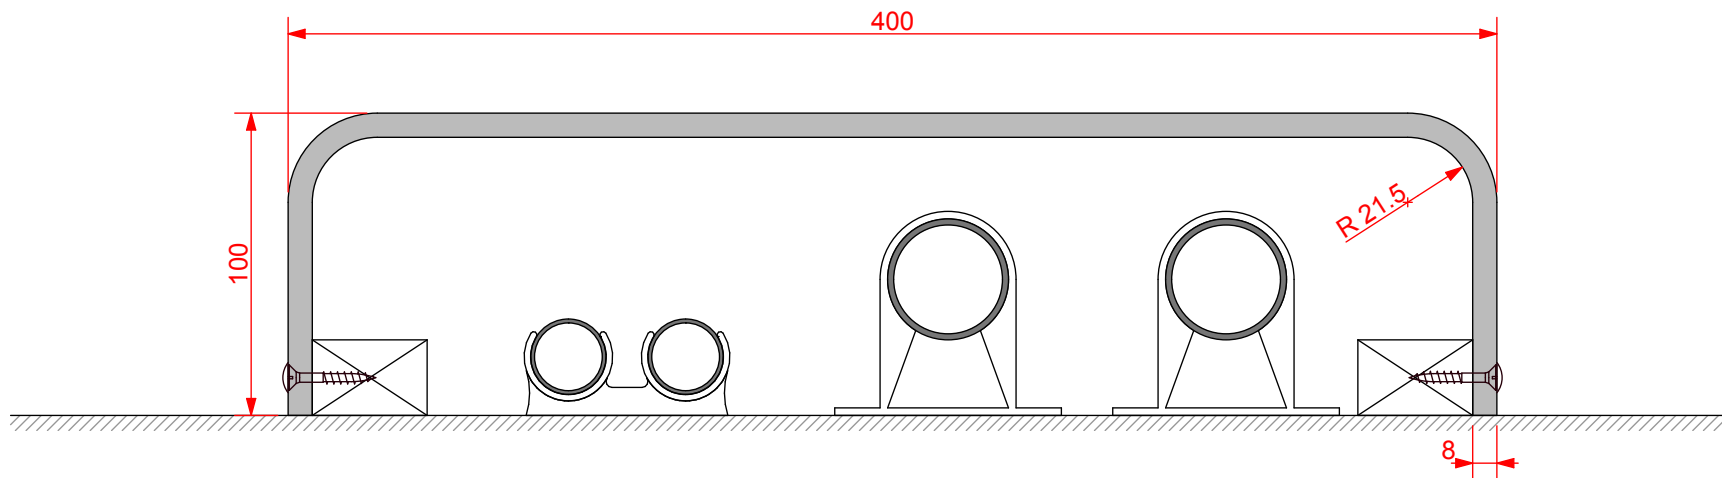

type:
pre-formed plywood boiler pipe work
casing

ref: Boiler pipe work casing

thickness: 8mm

length: 495, 2500 or 3000mm

finish: white melamine

joint detail: N/A

accessories: screws & white caps

detail:

Boiler Pipe Work Casing
100/400/100mm

date:
JAN 2013

drawn by:
AW

scale:
1:2.5

paper size:
A4

drawing no:

Boiler Pipework Casing
100_400_100.DWG