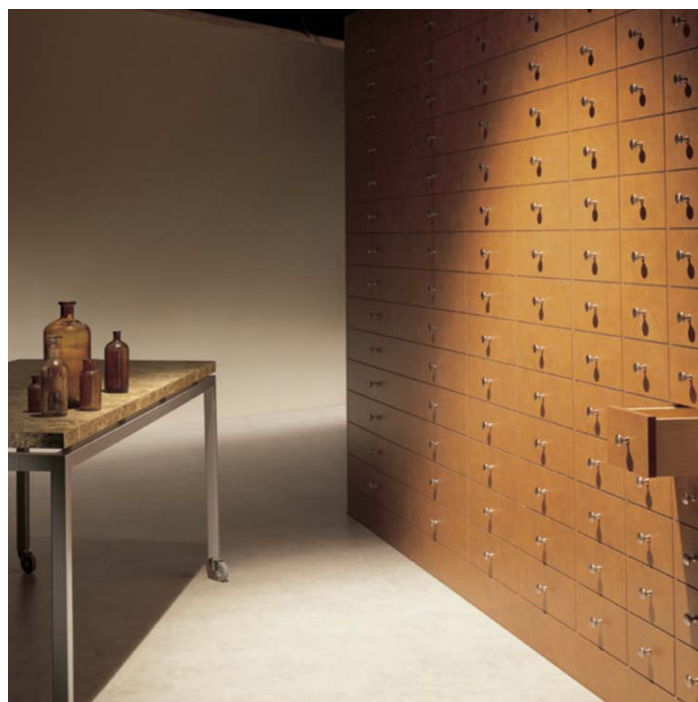

The Collection

dispelling traditions

Introduction

Welcome to The Collection from Formica Limited.

The Collection encompasses a wide range of stunning high pressure laminates to suit any interior environment from shops to offices, to trains and to washrooms. This comprehensive Collection includes Metallics, Veneers, Woodgrains, Plain Colours, Patterns, ColorCore® and Compact laminates.

Formica® laminate is a versatile surfacing product which offers specifiers and designers a flexibility of design, finish and application that goes beyond traditional specification, inspiring the imagination and helping to create ground-breaking interiors. Its hard wearing and easy-maintenance properties make Formica laminate the surfacing material of choice throughout the world. In fact, it is all around us in every aspect of our lives.