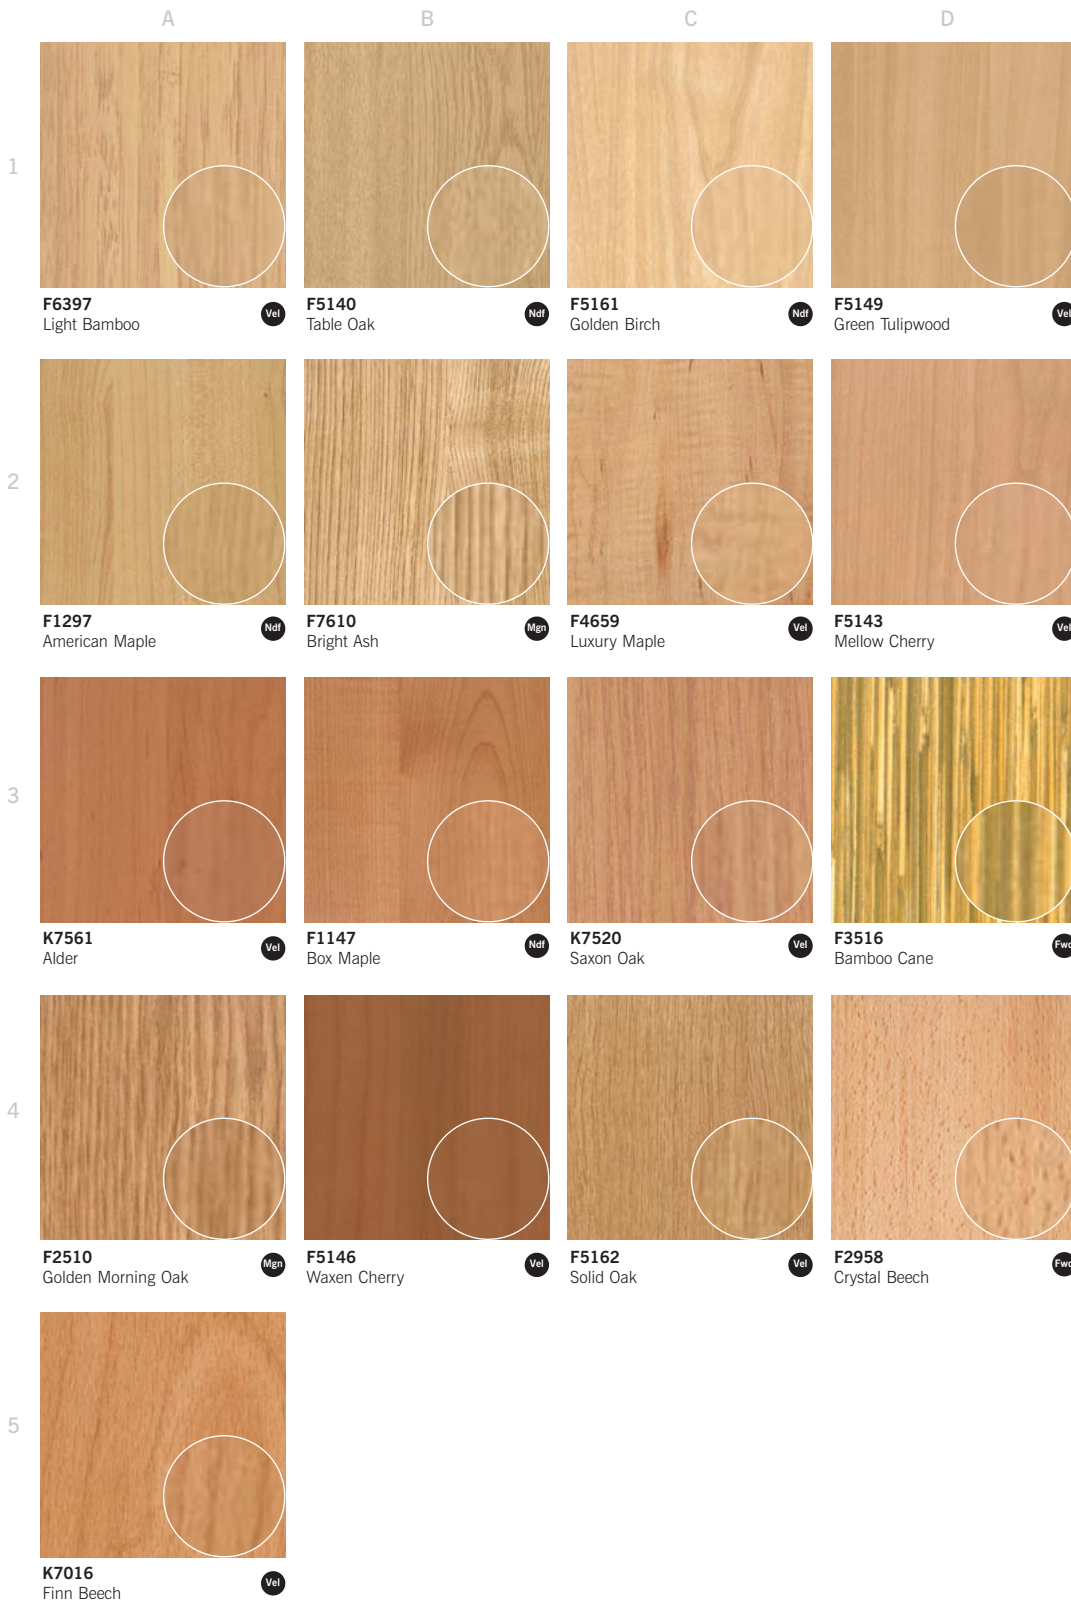

Finished to perfection

Designs within the Formica Woodgrains range are available in various finishes to reflect the surface of real wood whilst emphasising grain and colour.

This comprehensive range is suited to a multitude of applications and environments, providing specifiers and designers with a full and varied selection of stunning laminates.

The Woodgrains range is available in Horizontal, General-Purpose, Postforming grade (HGP) and in various surface finishes. Vertical, Flame-Retardant, Postforming grade (VFP) is also available on request. Please see individual samples for surface finish.

Woodgrains

See Page 5 of Swatch Book

The printed samples above are representative of the laminate designs and colours.
Please ensure that you request a sample to view accurate colour, pattern and texture prior to specification.

See Page 6 of Swatch Book

The printed samples above are representative of the laminate designs and colours. Please ensure that you request a sample to view accurate colour, pattern and texture prior to specification.