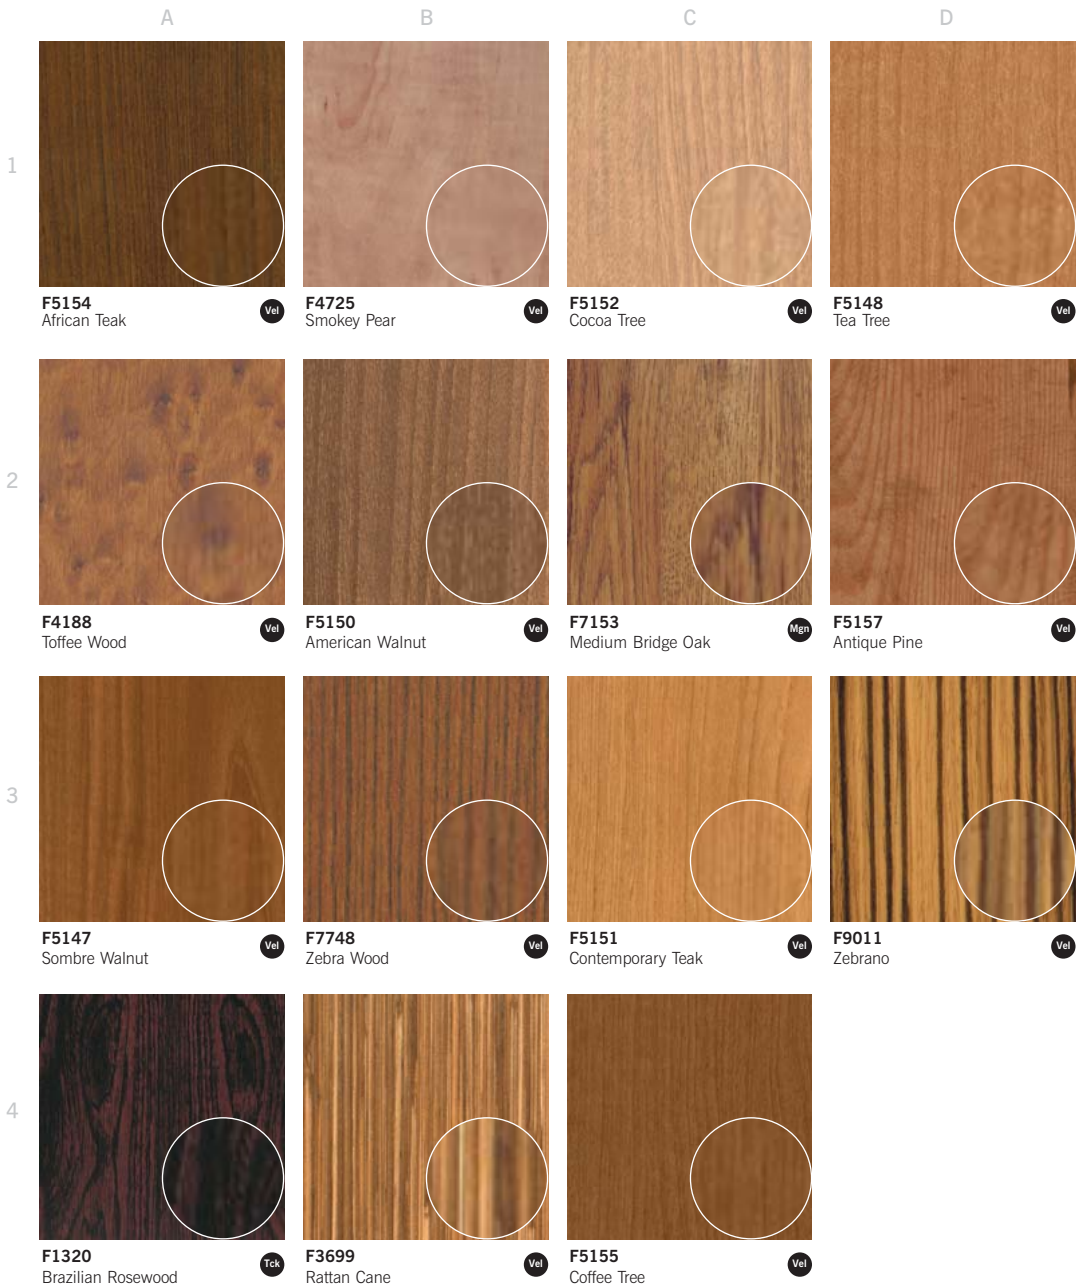

The Woodgrains range is available in Horizontal, General-Purpose, Postforming grade (HGP) and in various surface finishes. Vertical, Flame-Retardant, Postforming grade (VFP) is also available on request. Please see individual samples for surface finish.

See Page 6 of Swatch Book

The printed samples above are representative of the laminate designs and colours. Please ensure that you request a sample to view accurate colour, pattern and texture prior to specification.

Key to Surface Finishes

Brushed (Abr)	Integral (Int)	Powdered (Apd)	Velour (Vel)
Finewood (Fwd)	Midgrain (Mgn)	Punched (Apn)	Wax (Wx)
Gloss (Gls)	Naturel (Tck)	Quarry (Qry)	Zenith (Zen)
Matt (Ndf)	Polyurethane (Pu)	Quilted (Aql)	

Woodgrains

See Page 7 of Swatch Book

The printed samples above are representative of the laminate designs and colours. Please ensure that you request a sample to view accurate colour, pattern and texture prior to specification.