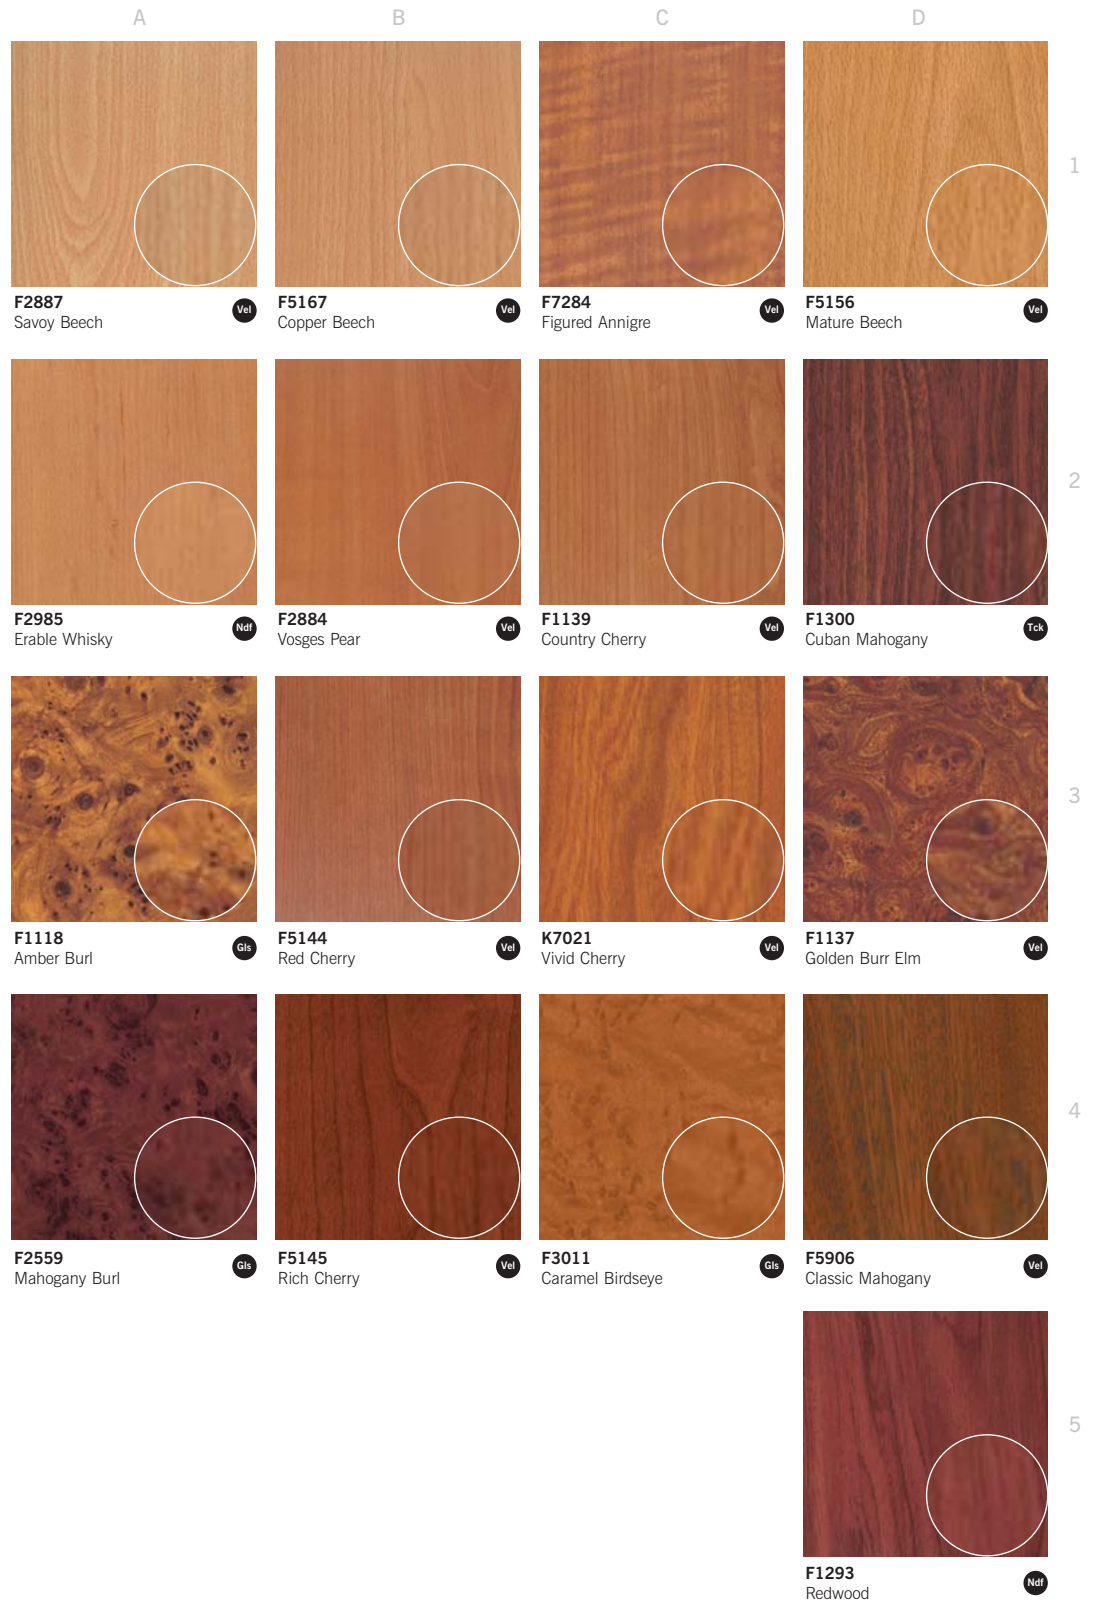

Woodgrains

See Page 7 of Swatch Book

The printed samples above are representative of the laminate designs and colours. Please ensure that you request a sample to view accurate colour, pattern and texture prior to specification.