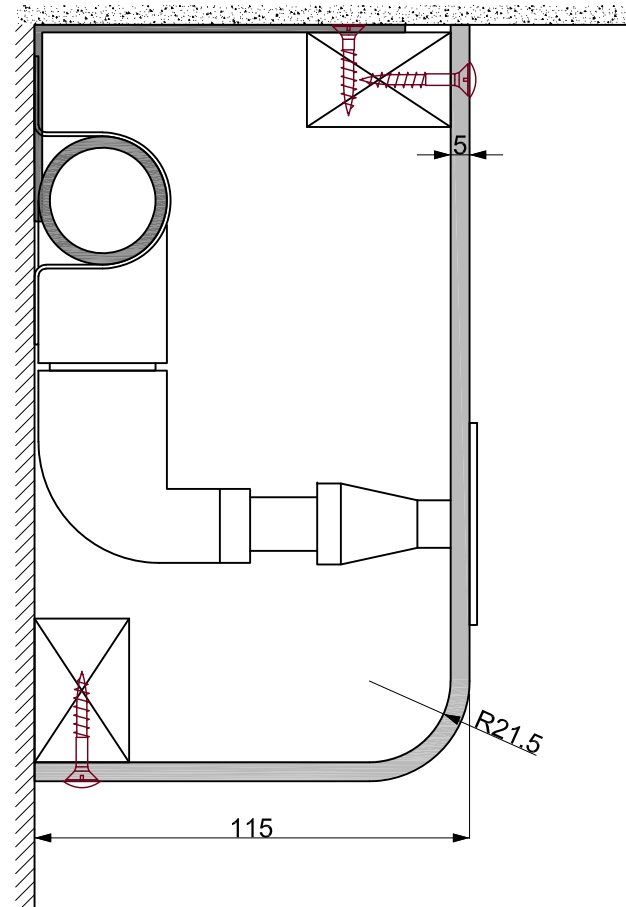

type:  
pre-formed plywood pipe boxing

ref: Versa 5

thickness: 5mm

length: see drawing

finish: white melamine

joint detail: N/A

accessories: screws & white caps,  
internal corner, external corner,  
butt joint cover, stop end

Wall fixing with angle bracket to  
avoid drilling into Artex ceilings

Standard Length:  
2500 mm

**detail:**

**Versa 5 Pipe Boxing  
115/200mm Metal Angle  
Option**

date:  
**AUG 2018**

drawn by:  
**CS**

scale:  
**1:2**

paper size:  
**A4**

**drawing no:**

**Versa  
5-115\_200\_Metal  
Angle Option.DWG**