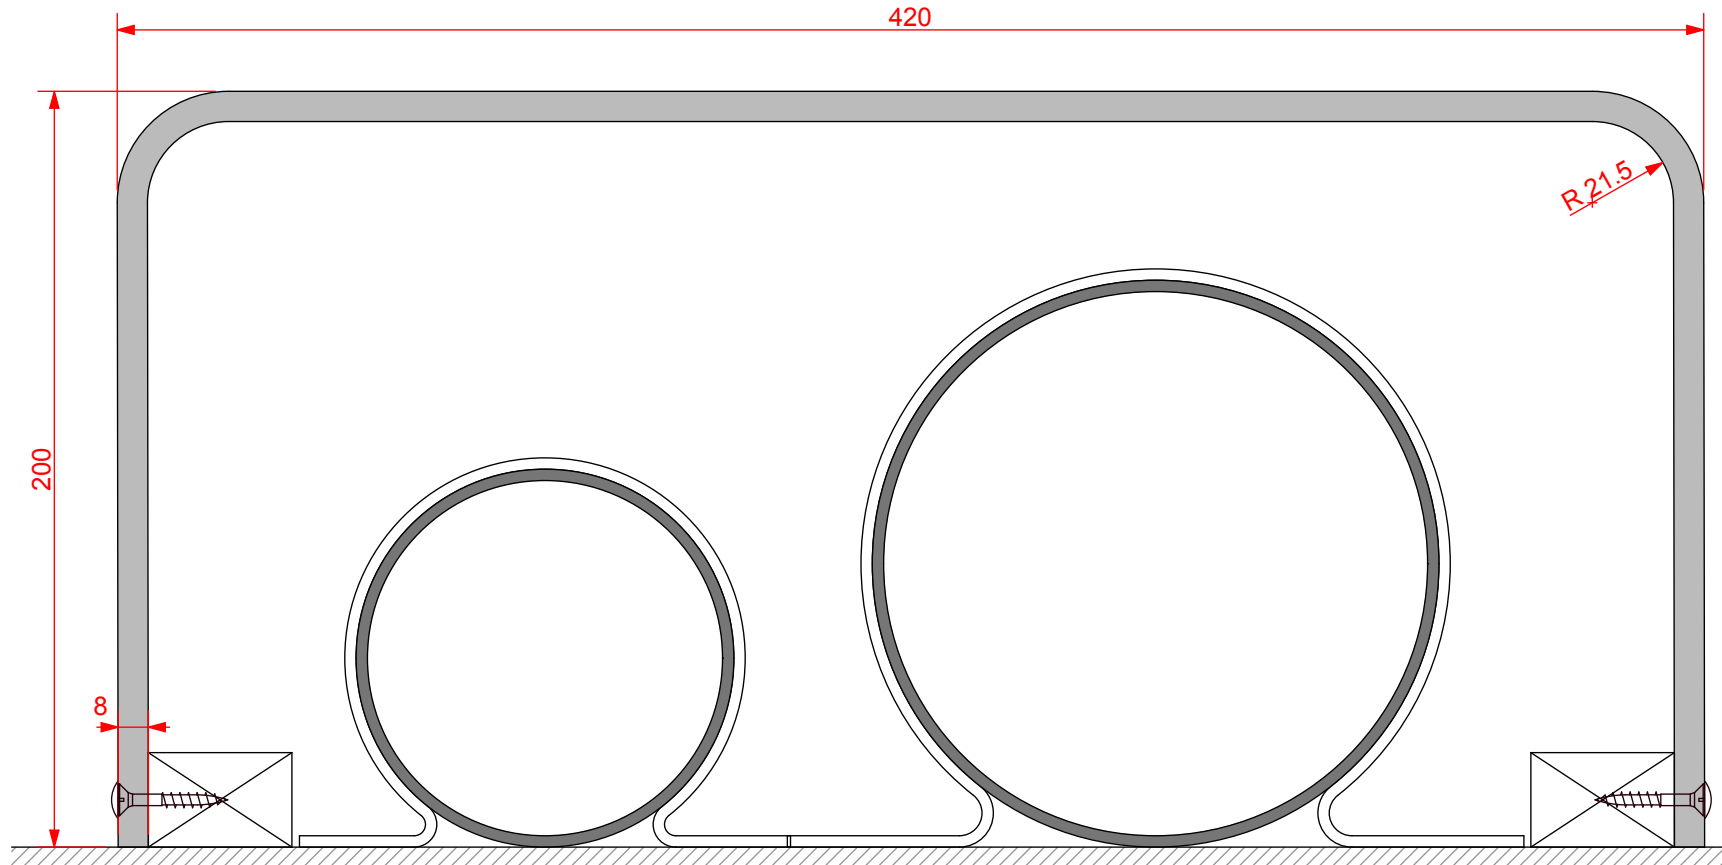

Encasement Ltd
Peartree Business Centre
Enterprise Way, Bretton, Peterborough
Cambridgeshire PE3 8YQ
t: +44 (0)1733 266 889
f: +44 (0)1733 268 999
w: www.encasement.co.uk

Approx. internal
working space:
400 x 200

standard specification detail:

type:
pre-formed plywood pipe boxing

ref: Versa 8D

thickness: 8mm

length: 3000mm

finish: white melamine

joint detail: N/A

accessories: screws & white caps

detail:

Versa 8D Pipe Boxing

200/420/200mm

date:

JAN 2013

drawn by:

AW

scale:

1:2

paper size:

A4

drawing no:

**Versa 8D 200_420_
200.DWG**