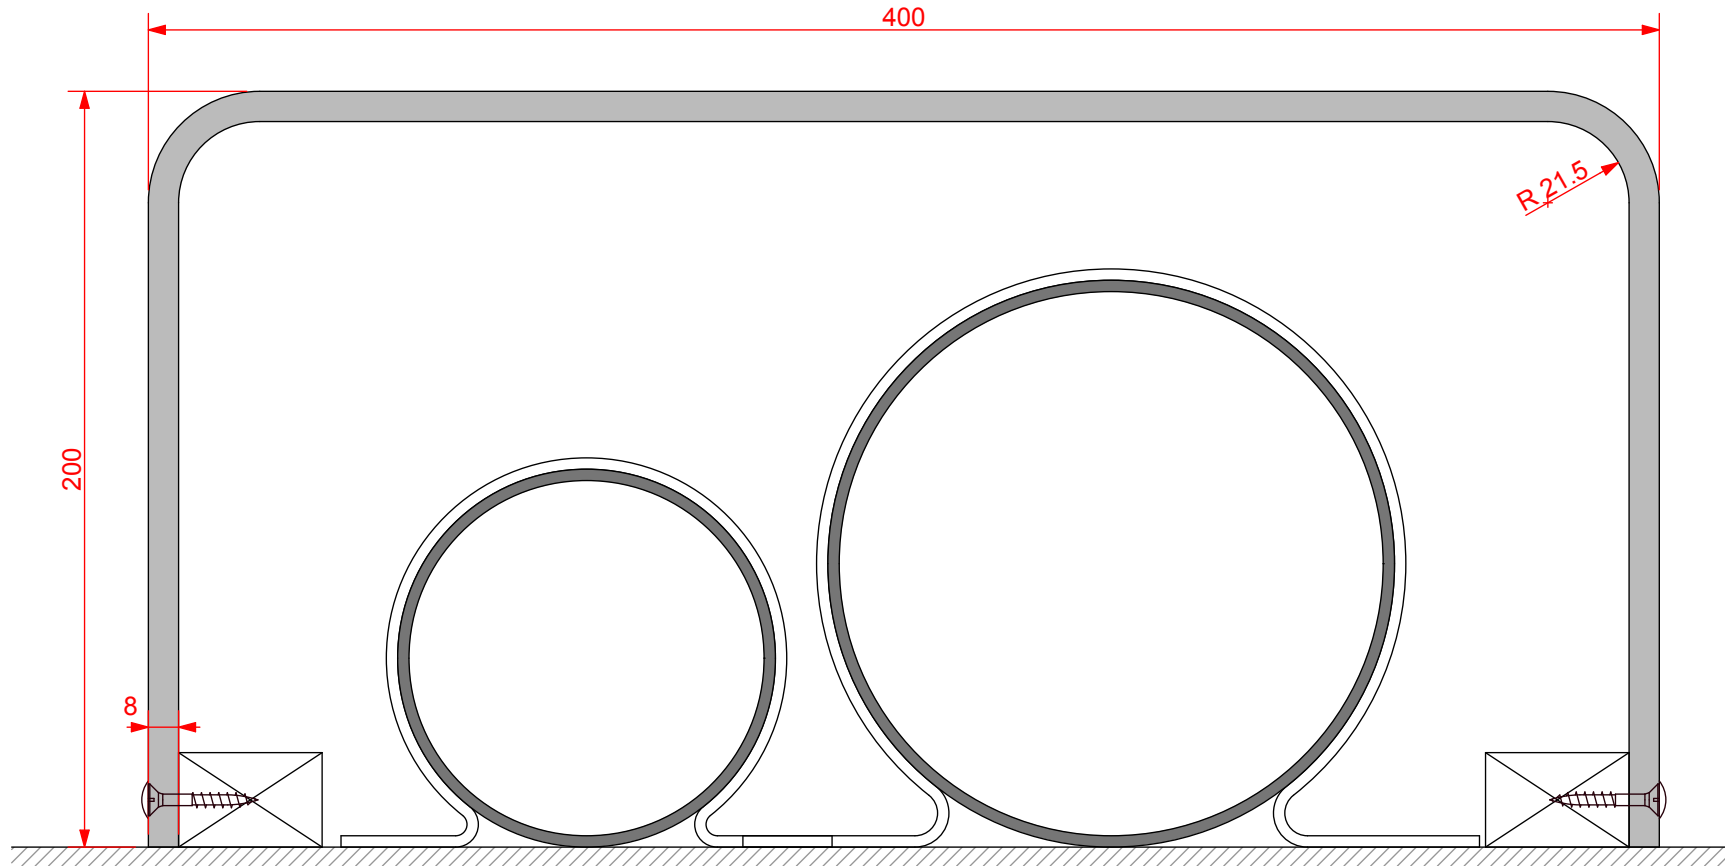

Encasement Ltd
Peartree Business Centre
Enterprise Way, Bretton, Peterborough
Cambridgeshire PE3 8YQ
t: +44 (0)1733 266 889
f: +44 (0)1733 268 999
w: www.encasement.co.uk

Approx. internal
working space:
384 x 192

standard specification detail:

type:
pre-formed plywood pipe boxing

ref: Versa 8D

thickness: 8mm

length: 3000mm

finish: white melamine

joint detail: N/A

accessories: screws & white caps

detail:

Versa 8D Pipe Boxing

200/400/200mm

date:

JAN 2013

drawn by:

AW

scale:

1:2

paper size:

A4

drawing no:

**Versa 8D 200_400_
200.DWG**