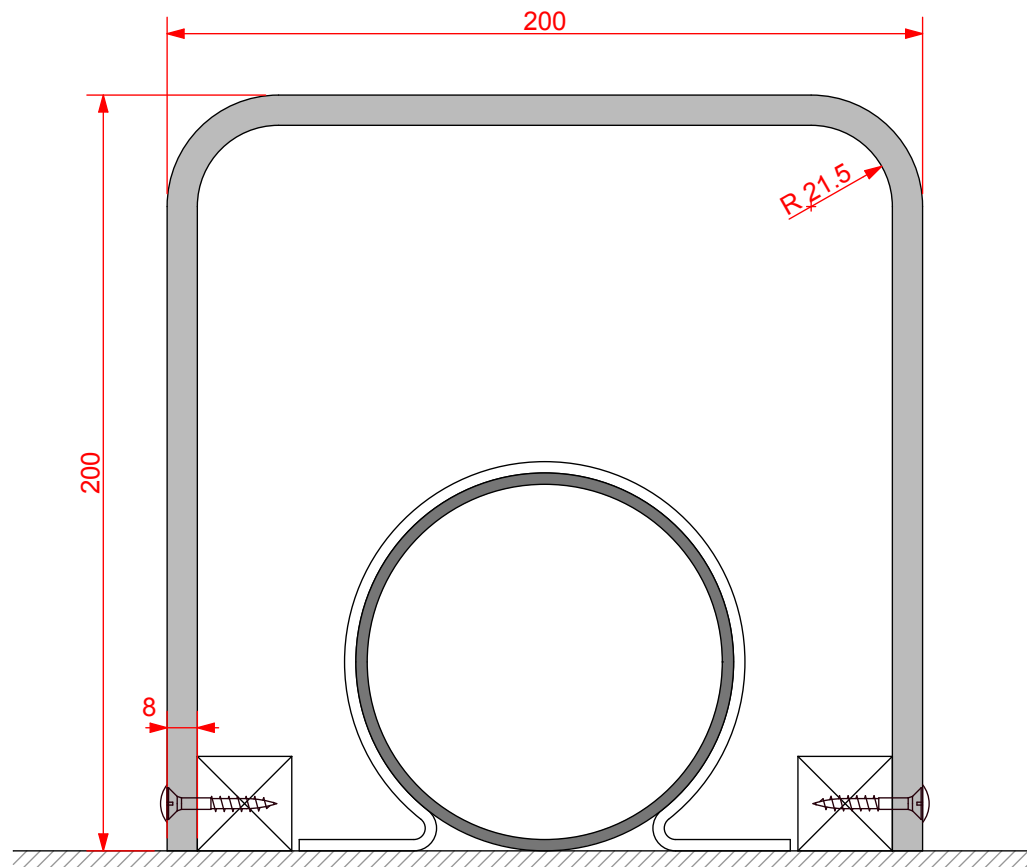

Encasement Ltd
Peartree Business Centre
Enterprise Way, Bretton, Peterborough
Cambridgeshire PE3 8YQ
t: +44 (0)1733 266 889
f: +44 (0)1733 268 999
w: www.encasement.co.uk

Approx. internal
working space:
184 x 192

standard specification detail:

type:
pre-formed plywood pipe boxing

ref: Versa 8D

thickness: 8mm

length: 3000mm

finish: white melamine

joint detail: N/A

accessories: screws & white caps

detail:

Versa 8D Pipe Boxing

200/200/200mm

date:

JAN 2013

drawn by:

AW

scale:

1:2

paper size:

A4

drawing no:

**Versa 8D 200_200_
200.DWG**