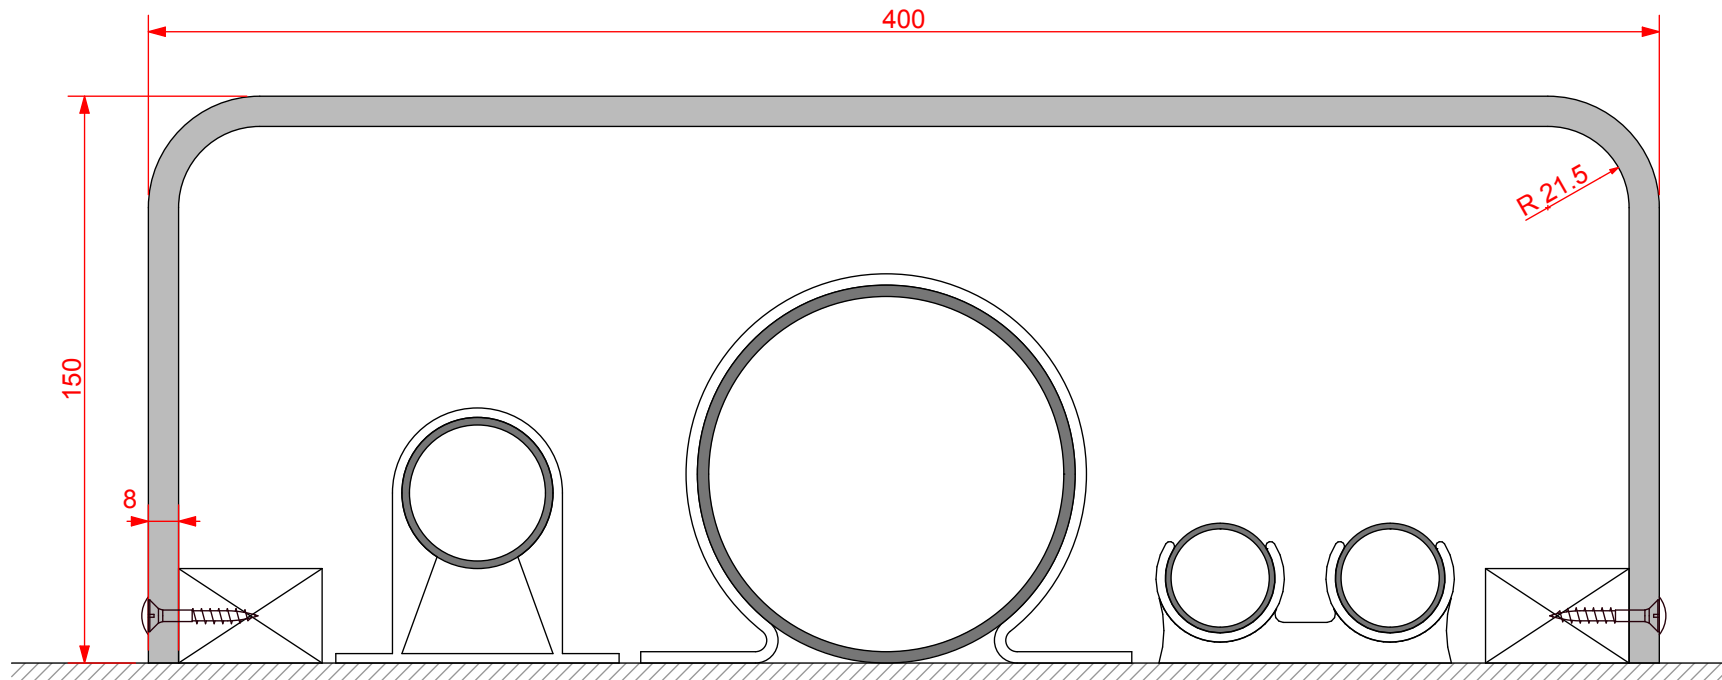

type:
pre-formed plywood pipe boxing

ref: Versa 8D

thickness: 8mm

length: 3000mm

finish: white melamine

joint detail: N/A

accessories: screws & white caps

Approx. internal
working space:
384 x 142

detail:

Versa 8D Pipe Boxing

150/400/150mm

date:
JAN 2013

drawn by:
AW

scale:
1:2

paper size:
A4

drawing no: