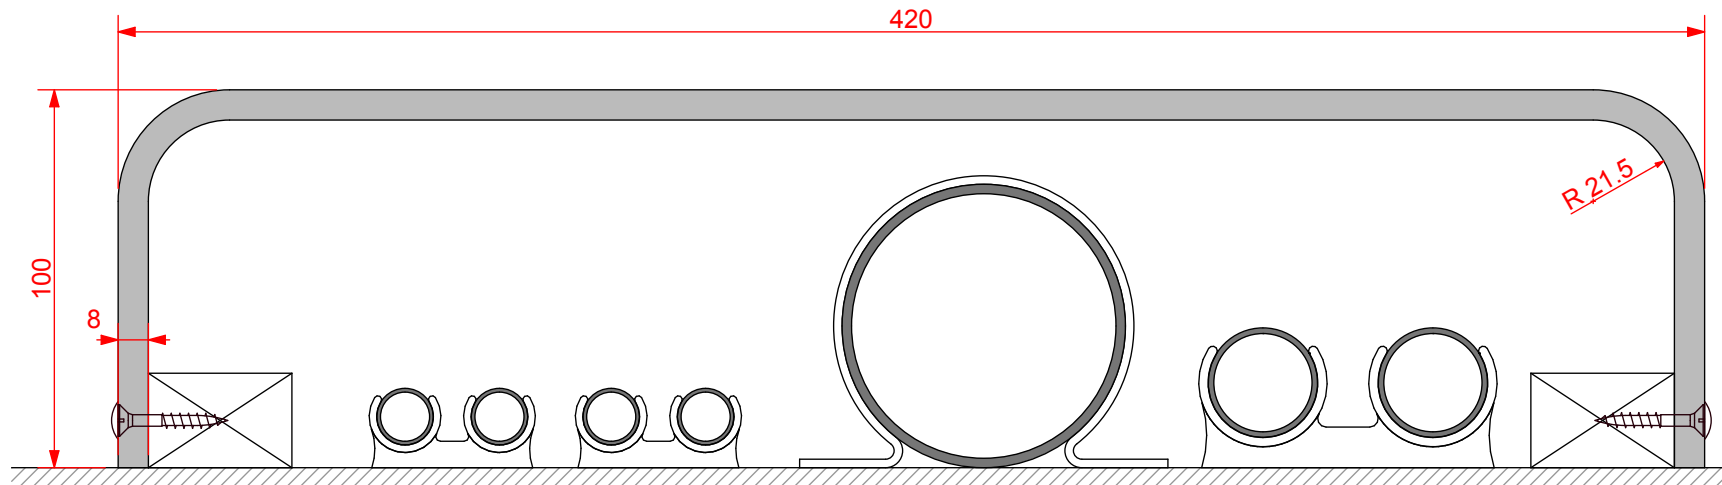

type:
pre-formed plywood pipe boxing

ref: Versa 8D

thickness: 8mm

length: 3000mm

finish: white melamine

joint detail: N/A

accessories: screws & white caps

Approx. internal
working space:
400 x 92

detail:

Versa 8D Pipe Boxing

100/420/100mm

date:

JAN 2013

drawn by:

AW

scale:

1:2

paper size:

A4

drawing no:

Versa 8D 100_420_
100.DWG