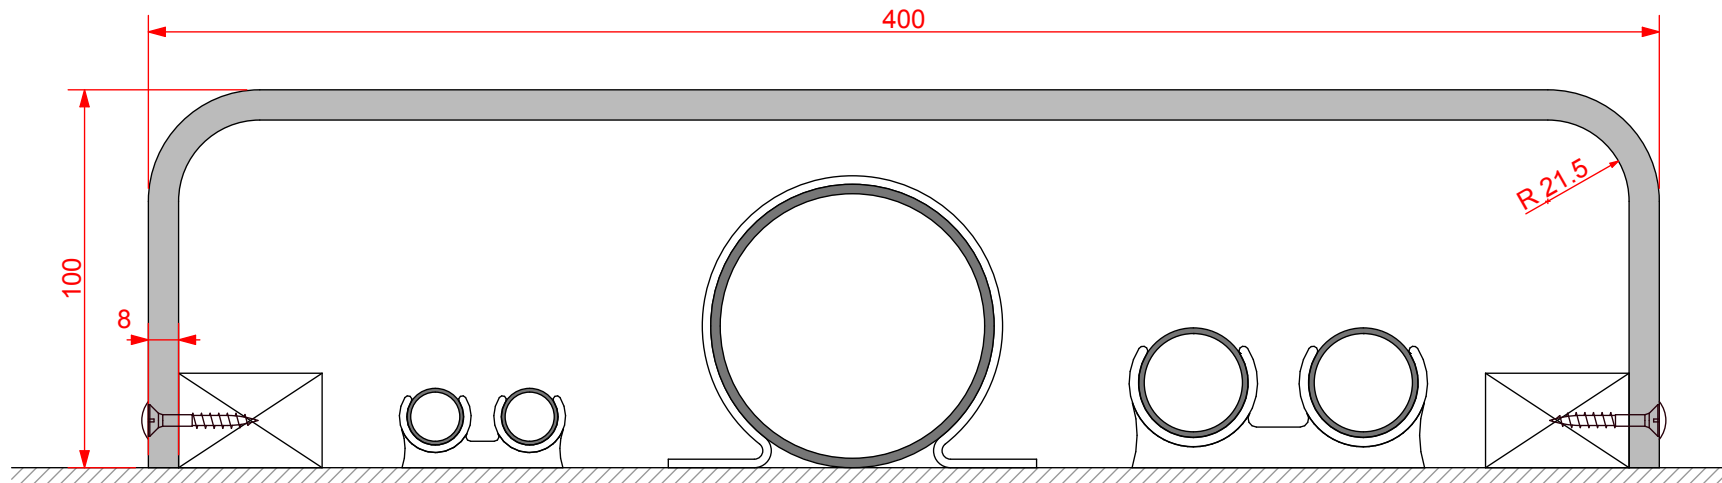

type:
pre-formed plywood pipe boxing

ref: Versa 8D

thickness: 8mm

length: 3000mm

finish: white melamine

joint detail: N/A

accessories: screws & white caps

Approx. internal
working space:
384 x 92

detail:

Versa 8D Pipe Boxing

100/400/100mm

date:

JAN 2013

drawn by:

AW

scale:

1:2

paper size:

A4

drawing no:

**Versa 8D 100_400_
100.DWG**