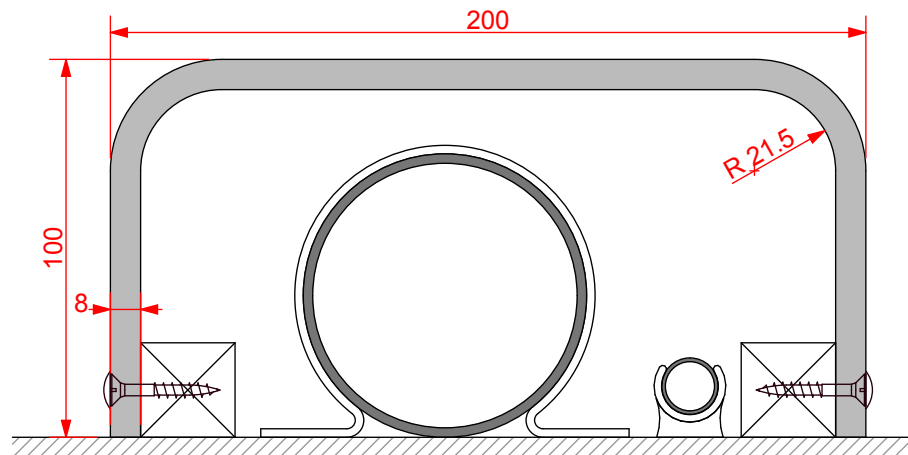

type:
pre-formed plywood pipe boxing

ref: Versa 8D

thickness: 8mm

length: 3000mm

finish: white melamine

joint detail: N/A

accessories: screws & white caps

Approx. internal
working space:
184 x 92

detail:

Versa 8D Pipe Boxing

100/200/100mm

date:

JAN 2013

drawn by:

AW

scale:

1:2

paper size:

A4

drawing no:

**Versa 8D 100_200_
100.DWG**