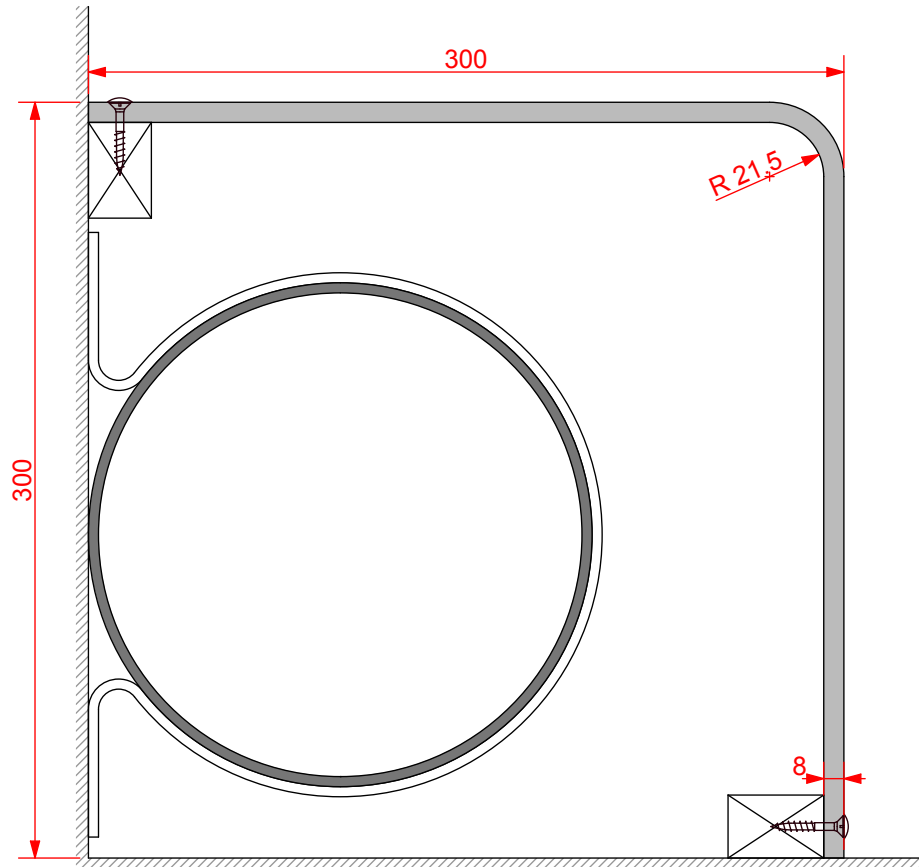

Encasement Ltd  
Peartree Business Centre  
Enterprise Way, Bretton, Peterborough  
Cambridgeshire PE3 8YQ  
t: +44 (0)1733 266 889  
f: +44 (0)1733 268 999  
w: www.encasement.co.uk

Standard Length:  
3000 mm

**standard specification detail:**

type:  
pre-formed plywood pipe boxing

ref: Versa 8

thickness: 8mm

length: see drawing

finish: white melamine

joint detail: N/A

accessories: screws & white caps,  
internal corner, external corner, butt  
joint cover, stop end

detail:

**Versa 8 Pipe Boxing  
300/300mm**

date:  
**JAN 2013**

drawn by:  
**AW**

scale:  
**1:3**

paper size:  
**A4**

drawing no:

**Versa 8- 300\_300.DWG**