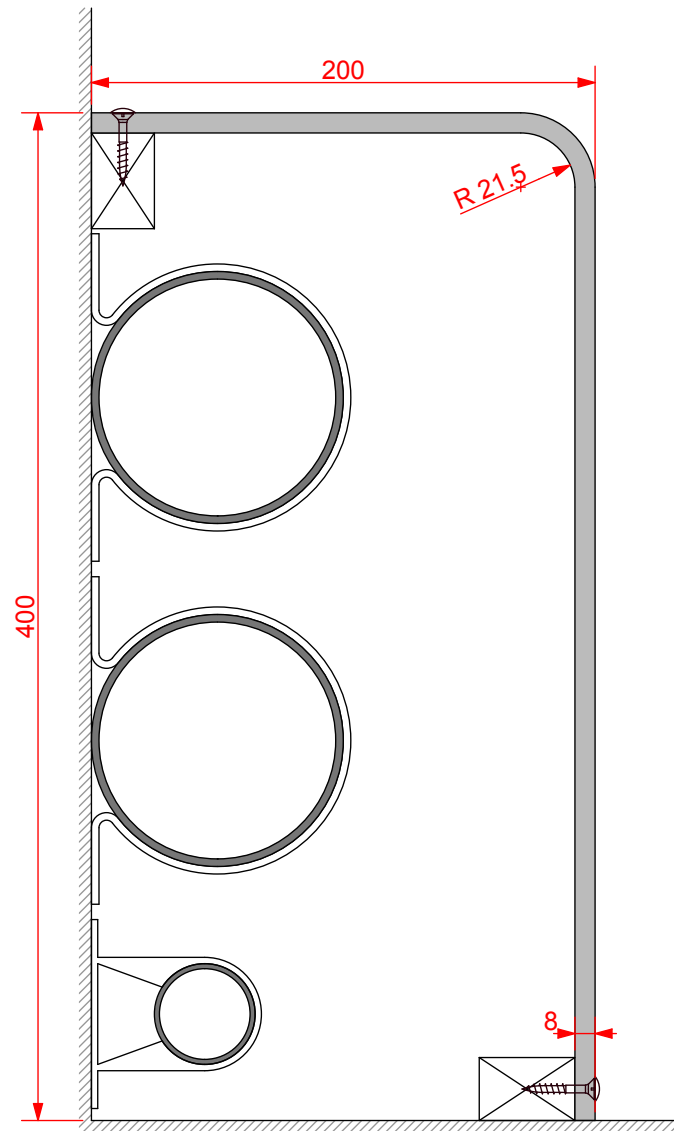

Encasement Ltd  
Peartree Business Centre  
Enterprise Way, Bretton, Peterborough  
Cambridgeshire PE3 8YQ  
t: +44 (0)1733 266 889  
f: +44 (0)1733 268 999  
w: www.encasement.co.uk

Standard Length:  
3000 mm

**standard specification detail:**

type:  
pre-formed plywood pipe boxing

ref: Versa 8

thickness: 8mm

length: see drawing

finish: white melamine

joint detail: N/A

accessories: screws & white caps,  
internal corner, external corner, butt  
joint cover, stop end

detail:

**Versa 8 Pipe Boxing  
200/400mm**

date:  
**JAN 2013**

drawn by:  
**AW**

scale:  
**1:3**

paper size:  
**A4**

drawing no:

**Versa 8- 200\_400.DWG**