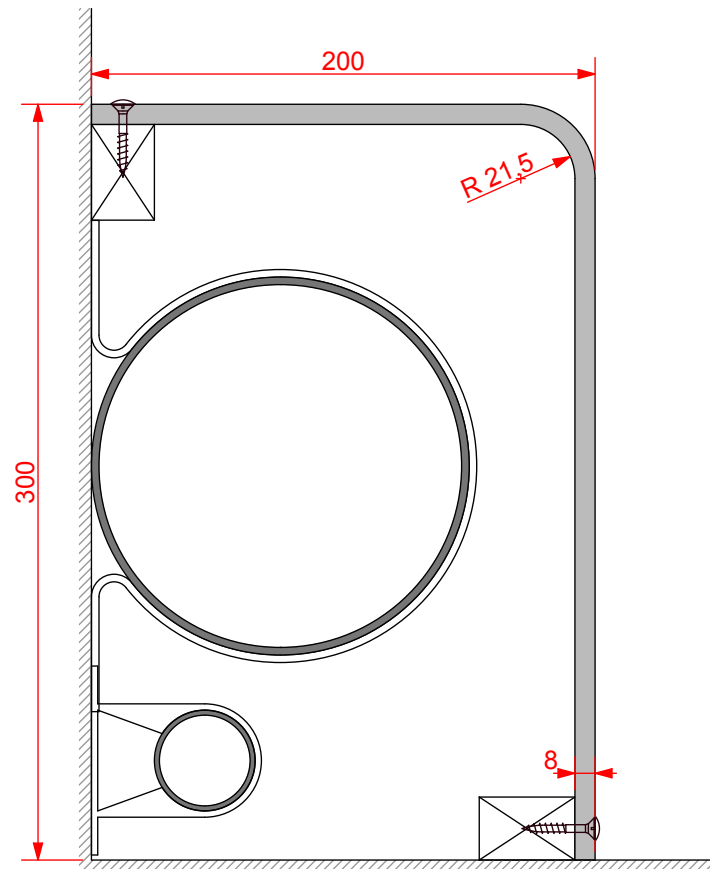

Encasement Ltd
Peartree Business Centre
Enterprise Way, Bretton, Peterborough
Cambridgeshire PE3 8YQ
t: +44 (0)1733 266 889
f: +44 (0)1733 268 999
w: www.encasement.co.uk

Standard Length:
3000 mm

standard specification detail:

type:
pre-formed plywood pipe boxing

ref: Versa 8

thickness: 8mm

length: see drawing

finish: white melamine

joint detail: N/A

accessories: screws & white caps,
internal corner, external corner, butt
joint cover, stop end

detail:

**Versa 8 Pipe Boxing
200/300mm**

date:
JAN 2013

drawn by:
AW

scale:
1:3

paper size:
A4

drawing no:

Versa 8- 200_300.DWG