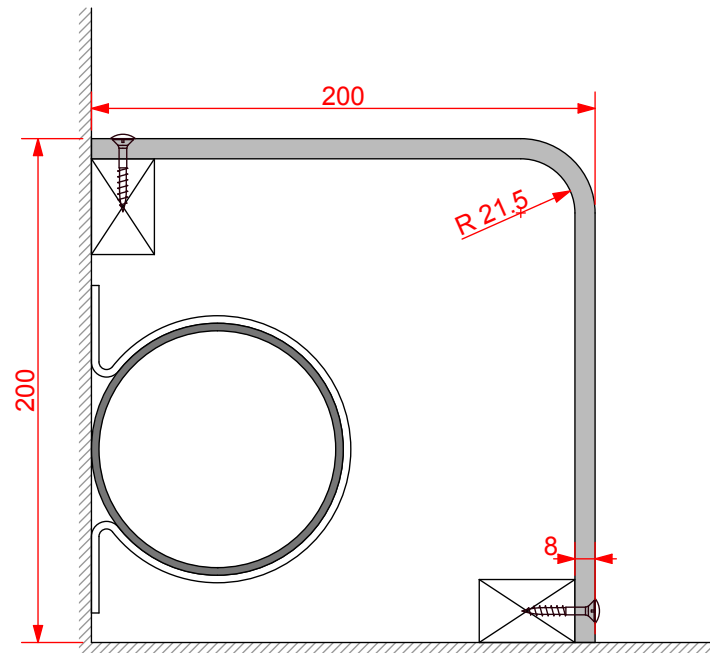

Encasement Ltd  
Peartree Business Centre  
Enterprise Way, Bretton, Peterborough  
Cambridgeshire PE3 8YQ  
t: +44 (0)1733 266 889  
f: +44 (0)1733 268 999  
w: www.encasement.co.uk

Standard Length:  
3000 mm

**standard specification detail:**

type:  
pre-formed plywood pipe boxing

ref: Versa 8

thickness: 8mm

length: see drawing

finish: white melamine

joint detail: N/A

accessories: screws & white caps,  
internal corner, external corner, butt  
joint cover, stop end

detail:

**Versa 8 Pipe Boxing  
200/200mm**

date:  
**JAN 2013**

drawn by:  
**AW**

scale:  
**1:3**

paper size:  
**A4**

drawing no:

**Versa 8- 200\_200.DWG**