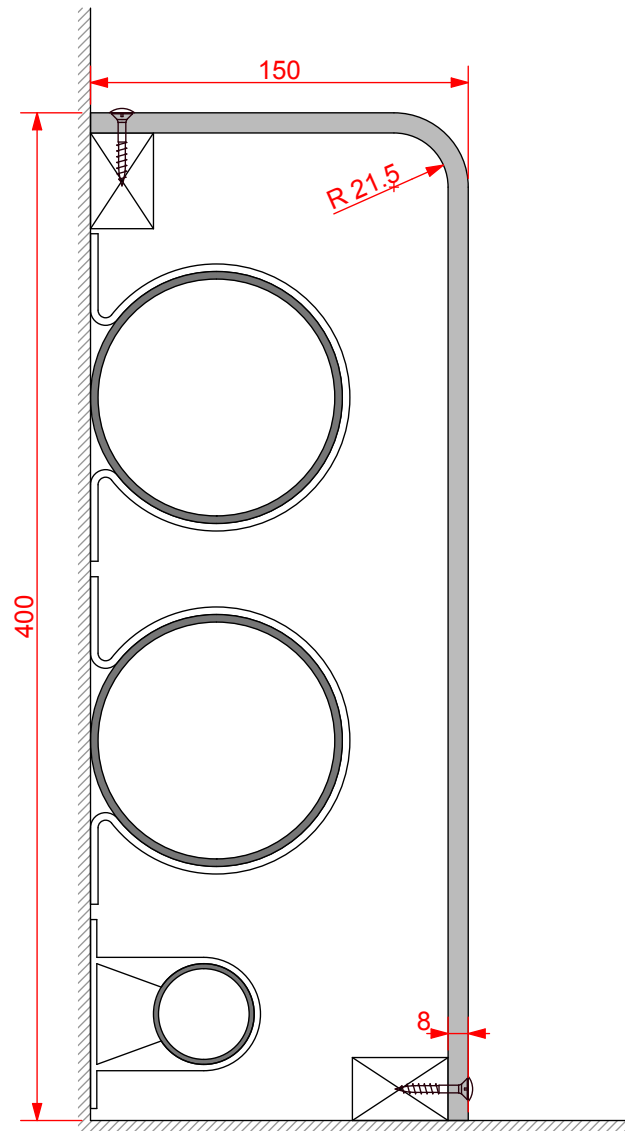

Encasement Ltd  
Peartree Business Centre  
Enterprise Way, Bretton, Peterborough  
Cambridgeshire PE3 8YQ  
t: +44 (0)1733 266 889  
f: +44 (0)1733 268 999  
w: www.encasement.co.uk

Standard Length:  
3000 mm

**standard specification detail:**

type:  
pre-formed plywood pipe boxing

ref: Versa 8

thickness: 8mm

length: see drawing

finish: white melamine

joint detail: N/A

accessories: screws & white caps,  
internal corner, external corner, butt  
joint cover, stop end

detail:

**Versa 8 Pipe Boxing  
150/400mm**

date:  
**JAN 2013**

drawn by:  
**AW**

scale:  
**1:3**

paper size:  
**A4**

drawing no:

**Versa 8- 150\_400.DWG**