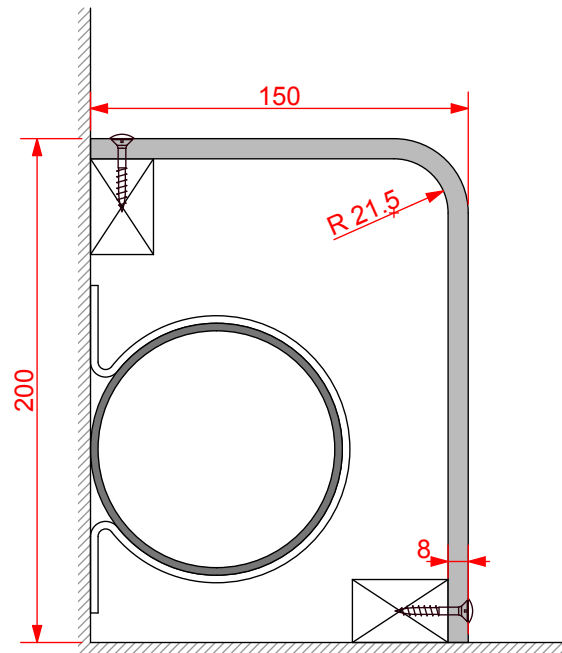

Encasement Ltd
Peartree Business Centre
Enterprise Way, Bretton, Peterborough
Cambridgeshire PE3 8YQ
t: +44 (0)1733 266 889
f: +44 (0)1733 268 999
w: www.encasement.co.uk

Standard Length:
3000 mm

standard specification detail:

type:
pre-formed plywood pipe boxing

ref: Versa 8

thickness: 8mm

length: see drawing

finish: white melamine

joint detail: N/A

accessories: screws & white caps,
internal corner, external corner, butt
joint cover, stop end

detail:

**Versa 8 Pipe Boxing
150/200mm**

date:
JAN 2013

drawn by:
AW

scale:
1:3

paper size:
A4

drawing no:

Versa 8- 150_200.DWG