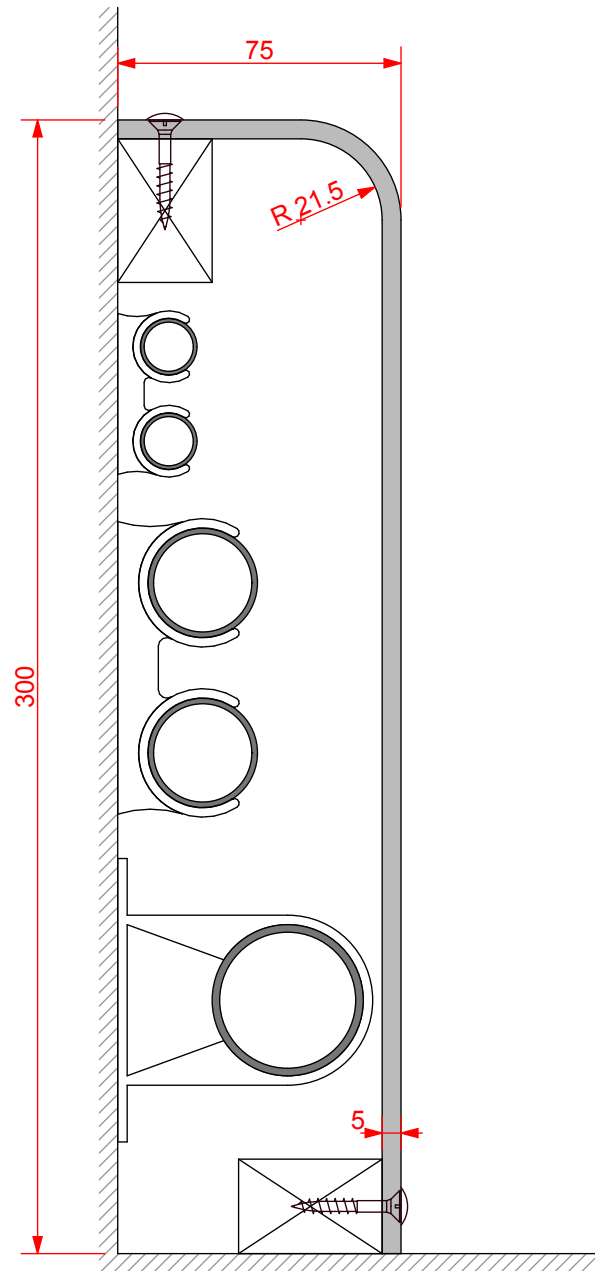

type:
pre-formed plywood pipe boxing

ref: Versa 5

thickness: 5mm

length: see drawing

finish: white melamine

joint detail: N/A

accessories: screws & white caps,
internal corner, external corner, butt
joint cover, stop end

detail:

**Versa 5 Pipe Boxing
75/300mm**

date:
JAN 2013

drawn by:
AW

scale:
1:2

paper size:
A4

drawing no:

Versa 5- 75_300.DWG

Standard Length:
2500 mm