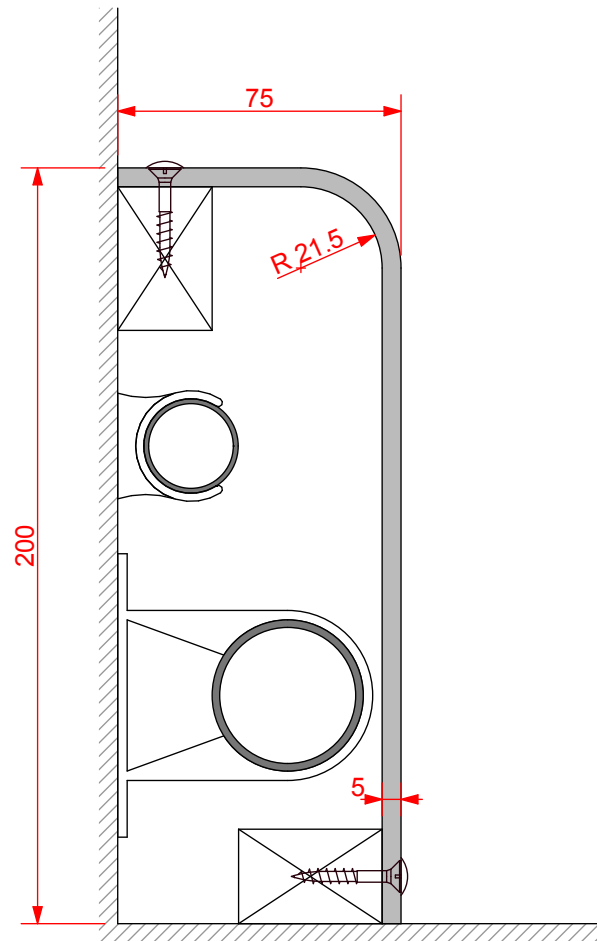

Encasement Ltd
Peartree Business Centre
Enterprise Way, Bretton, Peterborough
Cambridgeshire PE3 8YQ
t: +44 (0)1733 266 889
f: +44 (0)1733 268 999
w: www.encasement.co.uk

Standard Length:
2500 mm

standard specification detail:

type:
pre-formed plywood pipe boxing

ref: Versa 5

thickness: 5mm

length: see drawing

finish: white melamine

joint detail: N/A

accessories: screws & white caps,
internal corner, external corner, butt
joint cover, stop end

detail:

**Versa 5 Pipe Boxing
75/200mm**

date:
JAN 2013

drawn by:
AW

scale:
1:2

paper size:
A4

drawing no:

Versa 5- 75_200.DWG