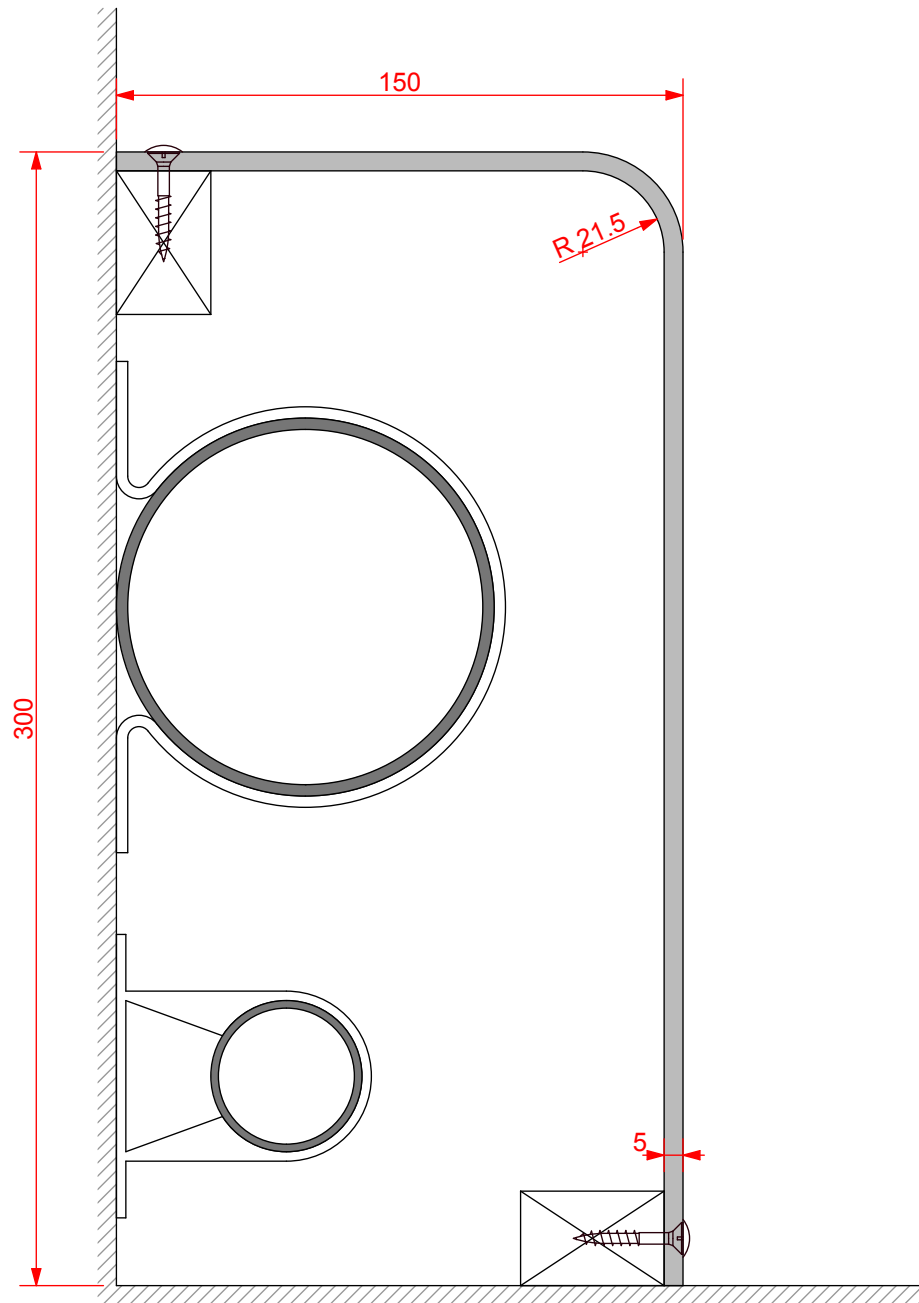

type:  
pre-formed plywood pipe boxing

ref: Versa 5

thickness: 5mm

length: see drawing

finish: white melamine

joint detail: N/A

accessories: screws & white caps,  
internal corner, external corner, butt  
joint cover, stop end

Standard Length:  
2500 mm;  
3000 mm

detail:

**Versa 5 Pipe Boxing**  
**150/300mm**

date:  
**JAN 2013**

drawn by:  
**AW**

scale:  
**1:2**

paper size:  
**A4**

drawing no:

**Versa 5- 150\_300.DWG**