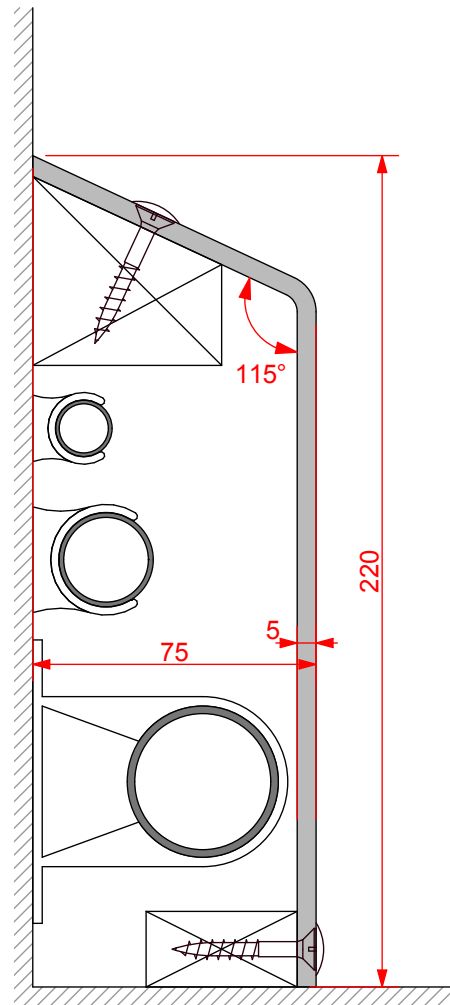

type:
pre-formed plywood pipe boxing

ref: Riva

thickness: 5mm

length: 2500mm

finish: white melamine

joint detail: N/A

accessories: screws & white caps,
internal corner, external corner, butt
joint cover, stop end

detail:

**Riva Pipe Boxing
75/220mm**

date:
JAN 2013

drawn by:
AW

scale:
1:2

paper size:
A4

drawing no:

Riva 75_220.DWG

Approx. internal
working space:
70x160