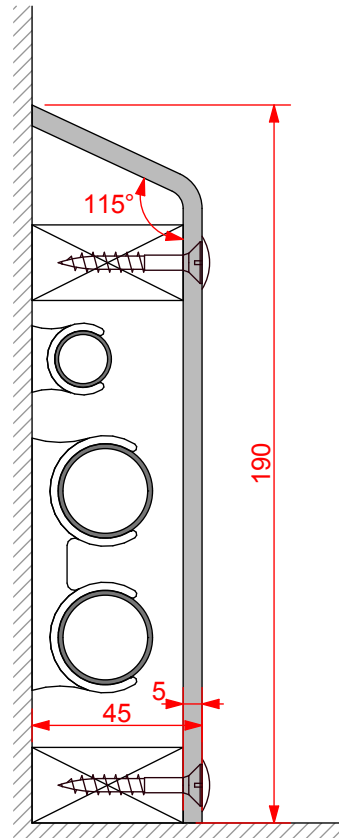

type:  
pre-formed plywood pipe boxing

ref: Riva

thickness: 5mm

length: 2500mm

finish: white melamine

joint detail: N/A

accessories: screws & white caps,  
internal corner, external corner, butt  
joint cover, stop end

detail:

**Riva Pipe Boxing**  
45/190mm

date:  
**JAN 2013**

drawn by:  
**AW**

scale:  
**1:2**

paper size:  
**A4**

drawing no:

**Riva 45\_190.DWG**

Approx. internal  
working space:  
40x160