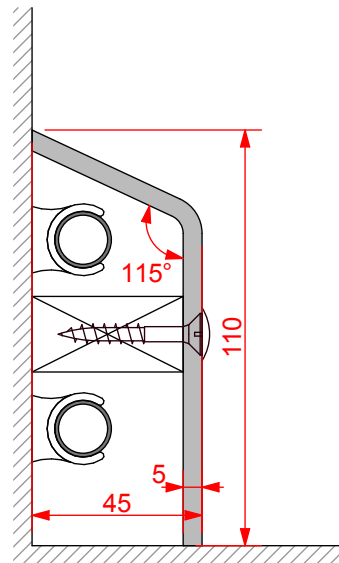

type:
pre-formed plywood pipe boxing

ref: Riva

thickness: 5mm

length: 2500mm

finish: white melamine

joint detail: N/A

accessories: screws & white caps,
internal corner, external corner, butt
joint cover, stop end

Approx. internal
working space:
40x80

detail:

**Riva Pipe Boxing
45/110mm**

date:
JAN 2013

drawn by:
AW

scale:
1:2

paper size:
A4

drawing no:

Riva 45_110.DWG