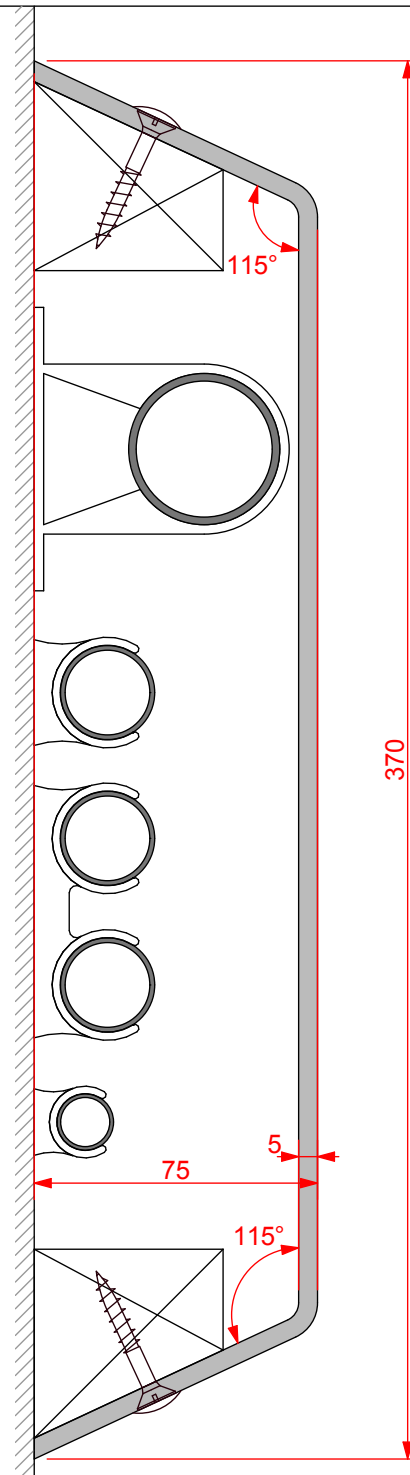

type:
pre-formed plywood pipe boxing

ref: Riva 'D'

thickness: 5mm

length: 2500mm

finish: white melamine

joint detail: N/A

accessories: screws & white caps

detail:

**Riva 'D' Pipe Boxing
75/370mm**

date:
JAN 2013

drawn by:
AW

scale:
1:2

paper size:
A4

drawing no:

Riva-D 75/370.DWG

Approx. internal
working space:
70x265