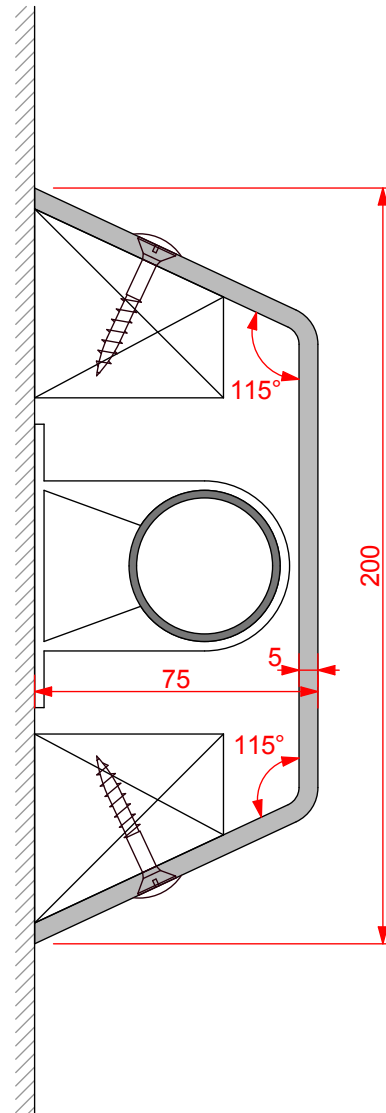

type:
pre-formed plywood pipe boxing

ref: Riva 'D'

thickness: 5mm

length: 2500mm

finish: white melamine

joint detail: N/A

accessories: screws & white caps

Approx. internal
working space:
70x95

detail:

**Riva 'D' Pipe Boxing
75/200mm**

date:
JAN 2013

drawn by:
AW

scale:
1:2

paper size:
A4

drawing no:

Riva-D 75/200.DWG