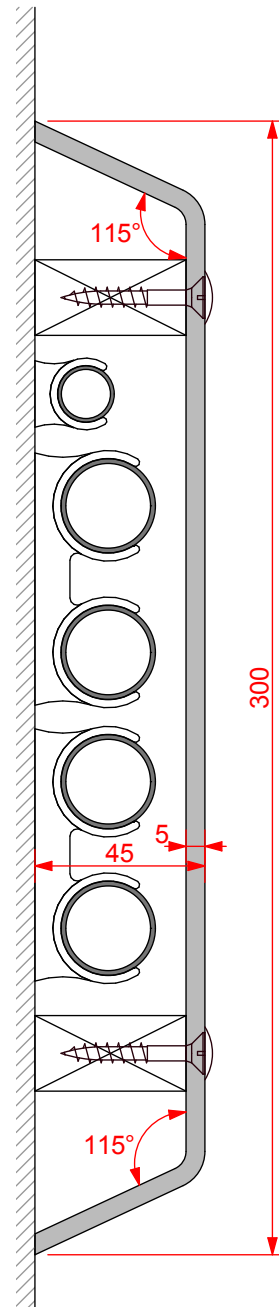

type:
pre-formed plywood pipe boxing

ref: Riva 'D'

thickness: 5mm

length: 2500mm

finish: white melamine

joint detail: N/A

accessories: screws & white caps

detail:

Riva 'D' Pipe Boxing
45/300mm

date:
JAN 2013

drawn by:
AW

scale:
1:2

paper size:
A4

drawing no:

Riva-D 45_300.DWG

Approx. internal
working space:
40x245