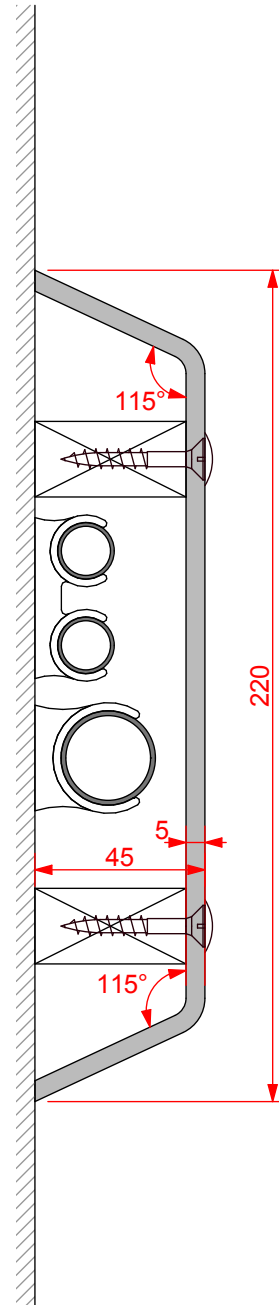

Encasement Ltd
Peartree Business Centre
Enterprise Way, Bretton, Peterborough
Cambridgeshire PE3 8YQ
t: +44 (0)1733 266 889
f: +44 (0)1733 268 999
w: www.encasement.co.uk

standard specification detail:

type:
pre-formed plywood pipe boxing

ref: Riva 'D'

thickness: 5mm

length: 2500mm

finish: white melamine

joint detail: N/A

accessories: screws & white caps

detail:

**Riva 'D' Pipe Boxing
45/220mm**

date:
JAN 2013

drawn by:
AW

scale:
1:2

paper size:
A4

drawing no:

Riva-D 45_220.DWG

Approx. internal
working space:
40x165