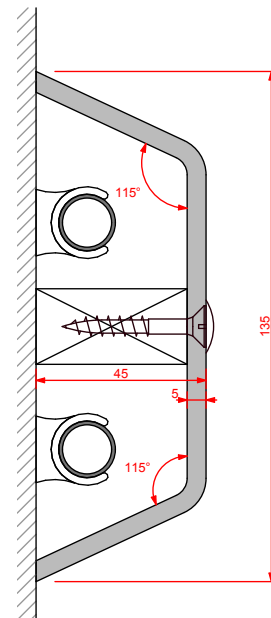

type:
pre-formed plywood pipe boxing

ref: Riva 'D'

thickness: 5mm

length: 2500mm

finish: white melamine

joint detail: N/A

accessories: screws & white caps

Approx. internal
working space:
40x80

detail:

**Riva 'D' Pipe Boxing
45/135mm**

date:
JAN 2013

drawn by:
AW

scale:
1:2

paper size:
A4

drawing no:

Riva-D 45_135.DWG