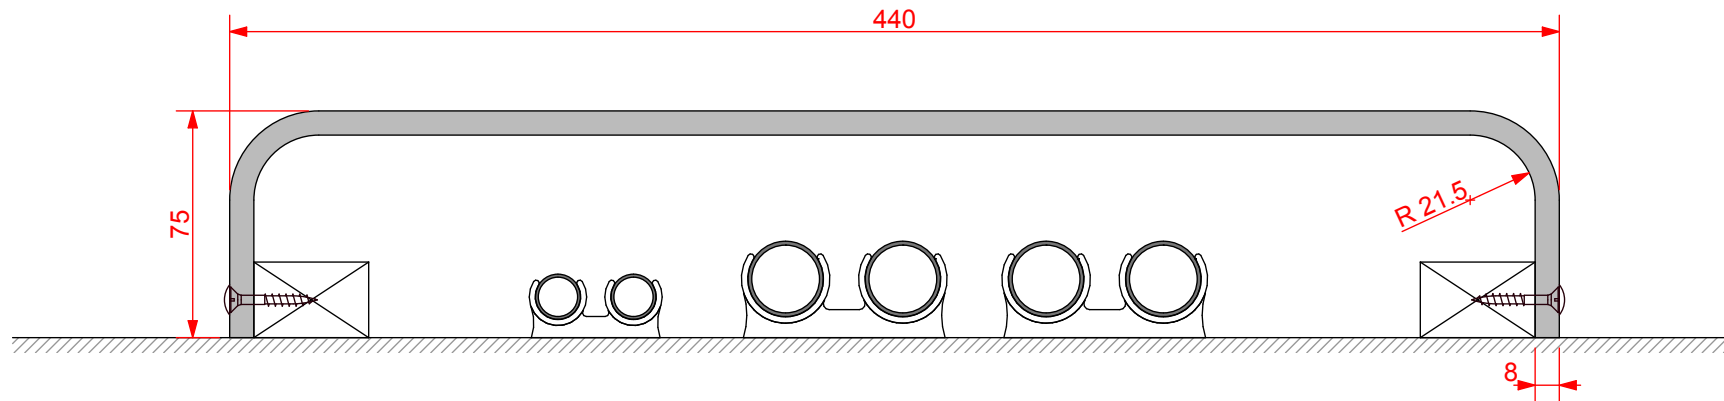

type:  
pre-formed plywood boiler pipe work  
casing

ref: Boiler pipe work casing

thickness: 8mm

length: 495, 2500 or 3000mm

finish: white melamine

joint detail: N/A

accessories: screws & white caps

detail:

**Boiler Pipe Work Casing**  
75/440/75mm

date:  
**JAN 2013**

drawn by:  
**AW**

scale:  
**1:2.5**

paper size:  
**A4**

drawing no:  
**Boiler Pipework Casing**  
75\_440\_75.DWG