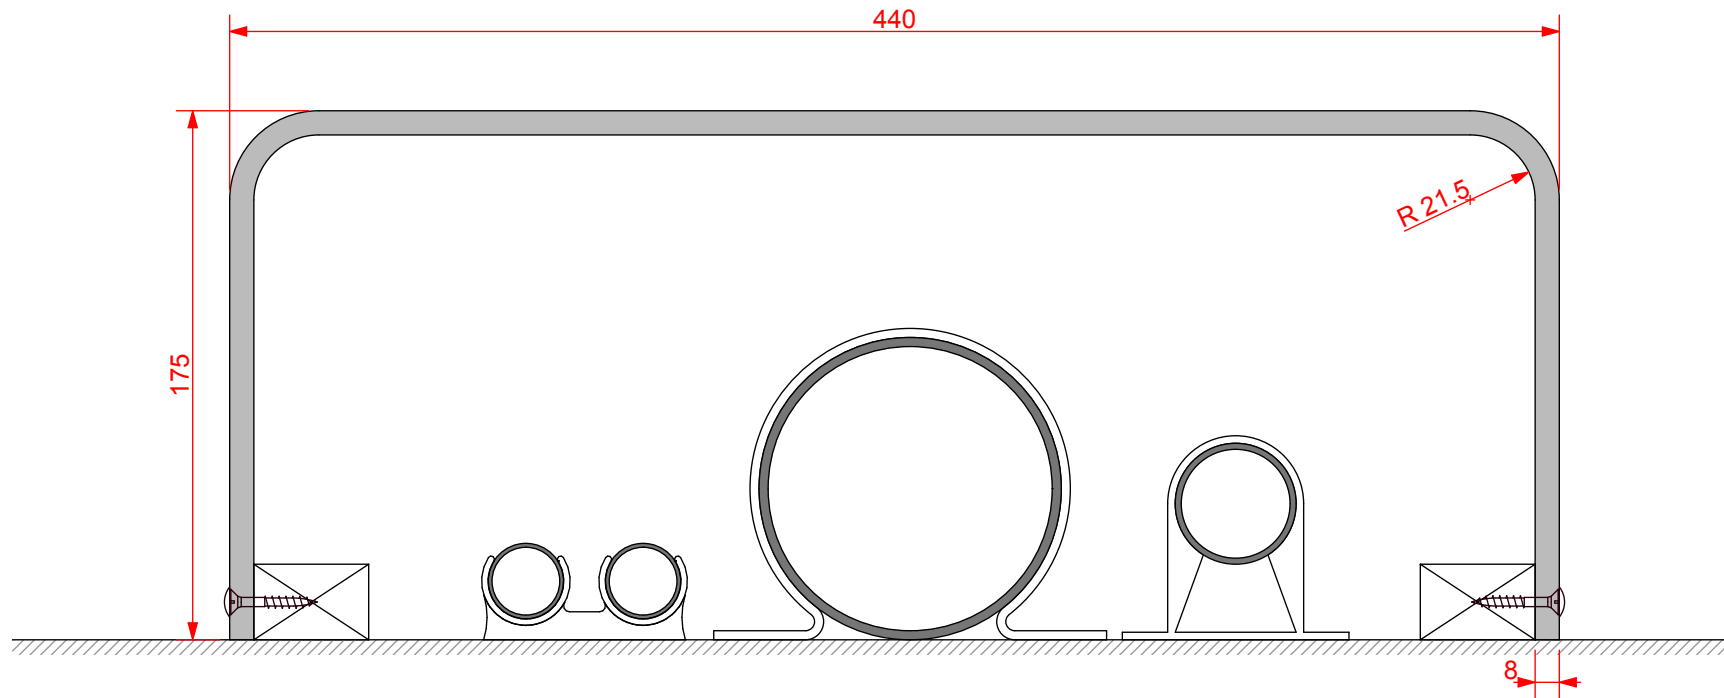

type:  
pre-formed plywood boiler pipe work  
casing

ref: Boiler pipe work casing

thickness: 8mm

length: 495, 2500 or 3000mm

finish: white melamine

joint detail: N/A

accessories: screws & white caps

detail:

**Boiler Pipe Work Casing**  
175/440/175mm

date:  
**JAN 2013**

drawn by:  
**AW**

scale:  
**1:2.5**

paper size:  
**A4**

drawing no:  
**Boiler Pipework Casing**  
175\_440\_175.DWG