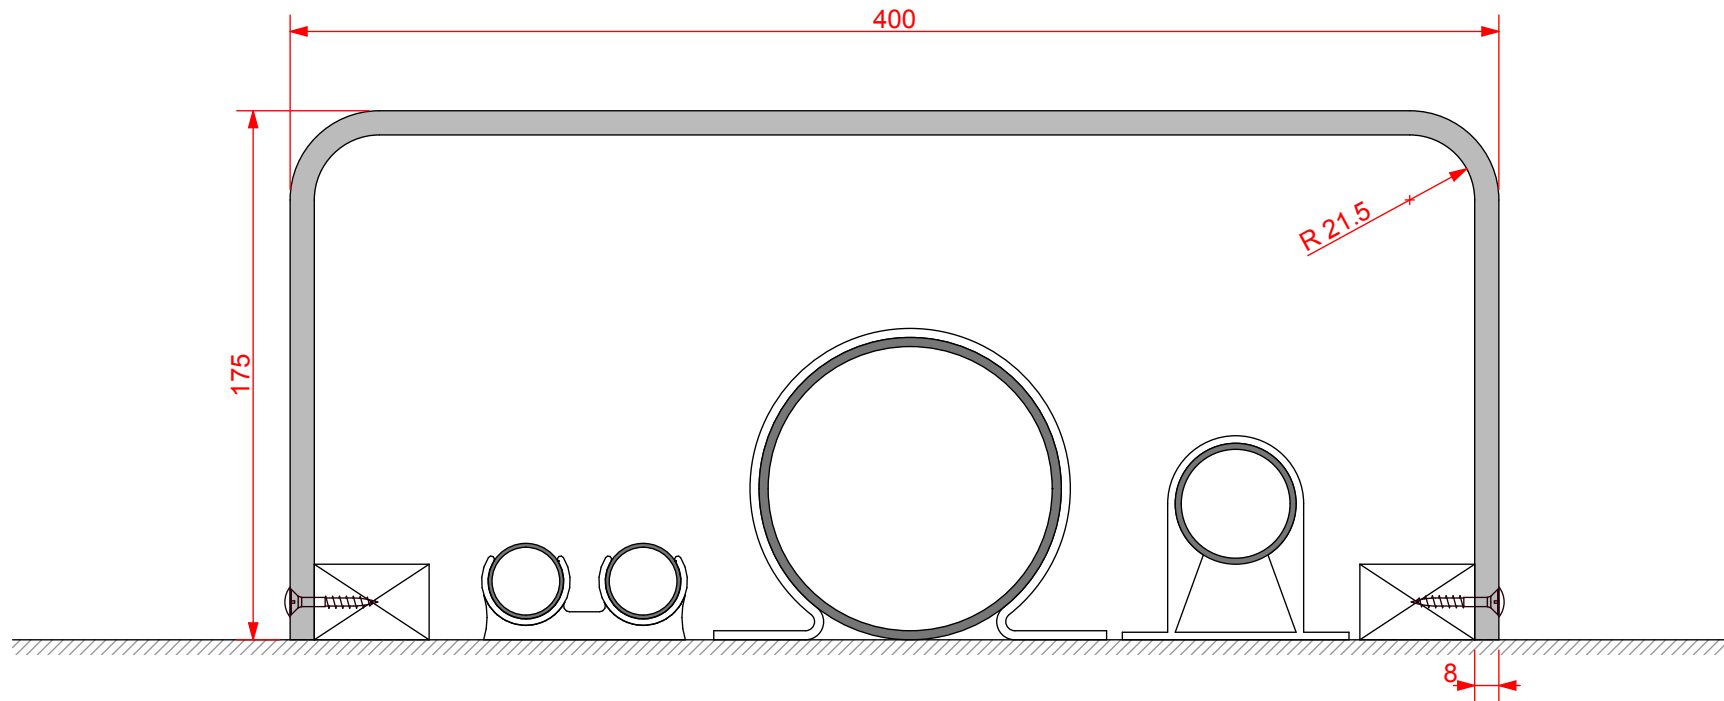

Encasement Ltd
Peartree Business Centre
Enterprise Way, Bretton, Peterborough
Cambridgeshire PE3 8YQ
t: +44 (0)1733 266 889
f: +44 (0)1733 268 999
w: www.encasement.co.uk

standard specification detail:

type:
pre-formed plywood boiler pipe work casing

ref: Boiler pipe work casing

thickness: 8mm

length: 495, 2500 or 3000mm

finish: white melamine

joint detail: N/A

accessories: screws & white caps

detail:

Boiler Pipe Work Casing
175/400/175mm

date:
JAN 2013

drawn by:
AW

scale:
1:2.5

paper size:
A4

drawing no:
Boiler Pipework Casing
175_400_175.DWG