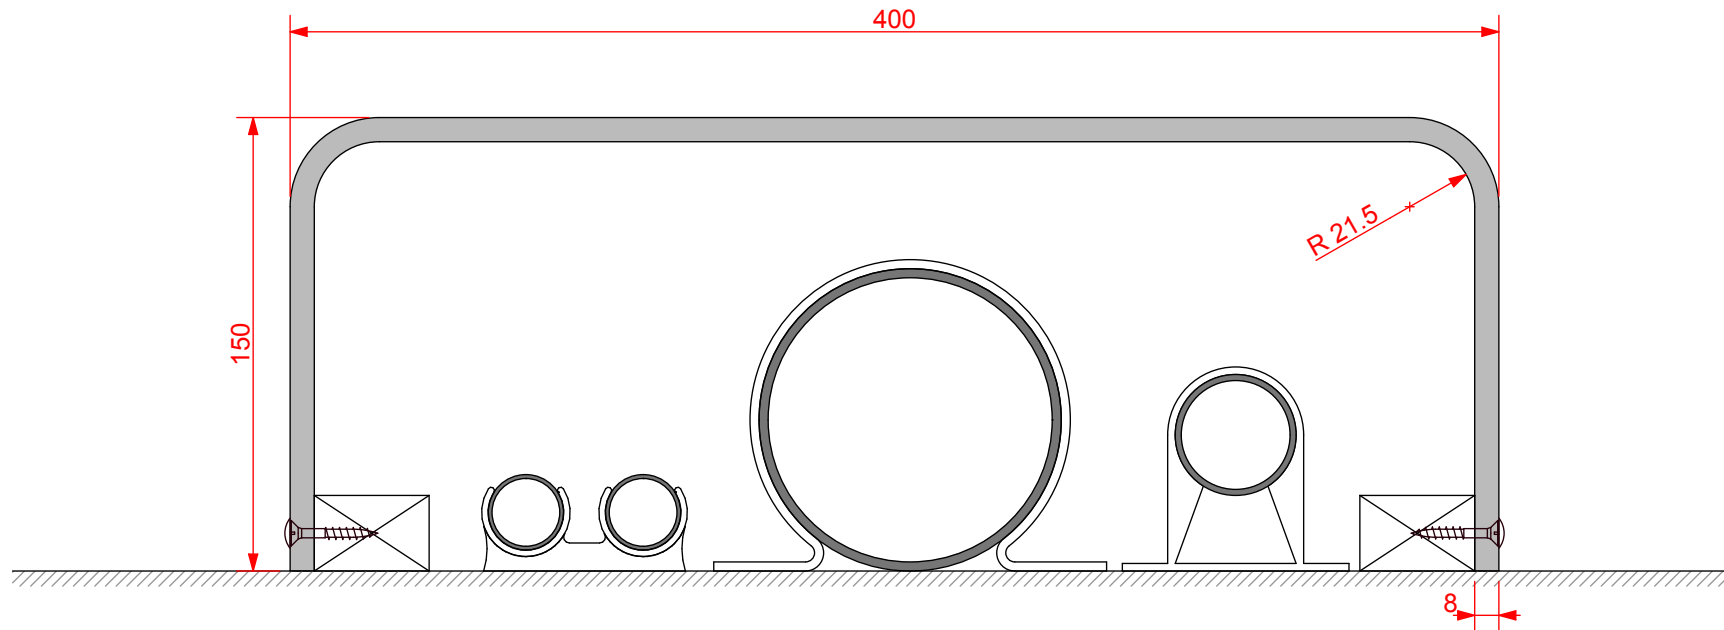

type:
pre-formed plywood boiler pipe work casing

ref: Boiler pipe work casing

thickness: 8mm

length: 495, 2500 or 3000mm

finish: white melamine

joint detail: N/A

accessories: screws & white caps

detail:

Boiler Pipe Work Casing
150/400/150mm

date:
JAN 2013

drawn by:
AW

scale:
1:2.5

paper size:
A4

drawing no:

Boiler Pipework Casing
150_400_150.DWG