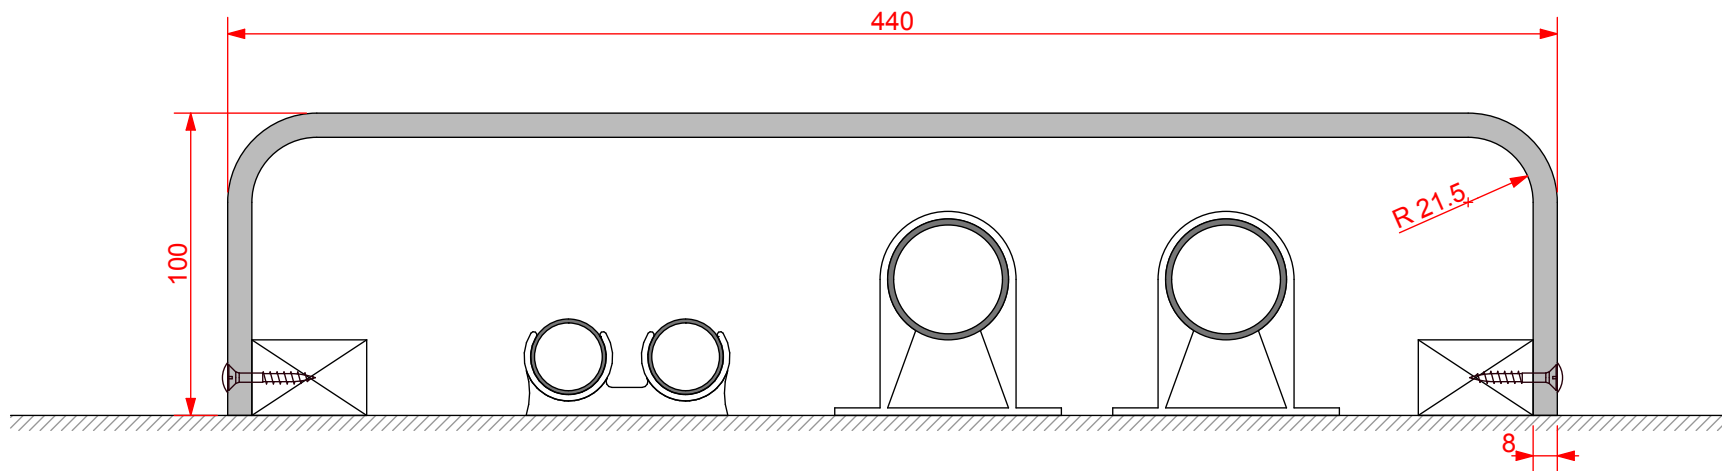

type:
pre-formed plywood boiler pipe work
casing

ref: Boiler pipe work casing

thickness: 8mm

length: 495, 2500 or 3000mm

finish: white melamine

joint detail: N/A

accessories: screws & white caps

detail:

Boiler Pipe Work Casing
100/440/100mm

date:
JAN 2013

drawn by:
AW

scale:
1:2.5

paper size:
A4

drawing no:

Boiler Pipework Casing
100_440_100.DWG