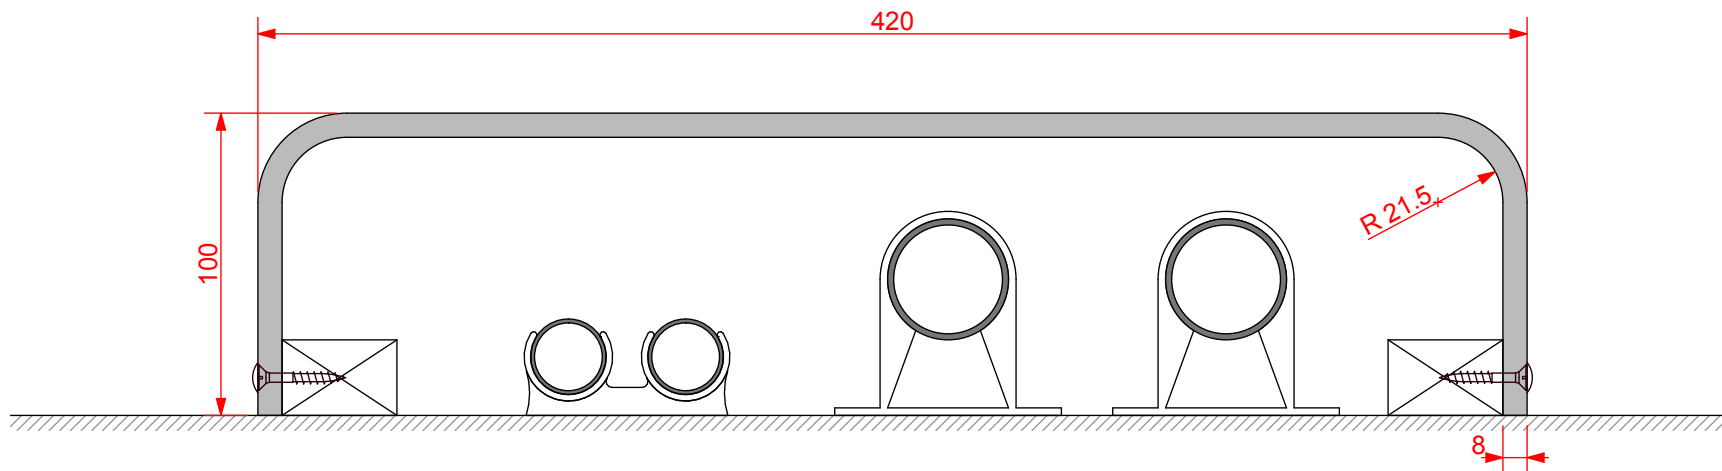

type:  
pre-formed plywood boiler pipe work  
casing

ref: Boiler pipe work casing

thickness: 8mm

length: 495, 2500 or 3000mm

finish: white melamine

joint detail: N/A

accessories: screws & white caps

detail:

**Boiler Pipe Work Casing**  
100/420/100mm

date:  
**JAN 2013**

drawn by:  
**AW**

scale:  
**1:2.5**

paper size:  
**A4**

drawing no:

**Boiler Pipework Casing**  
100\_420\_100.DWG